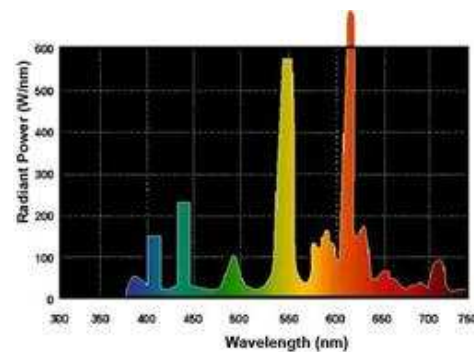

GRAPHS & CHARTS

Spectral Power Distribution