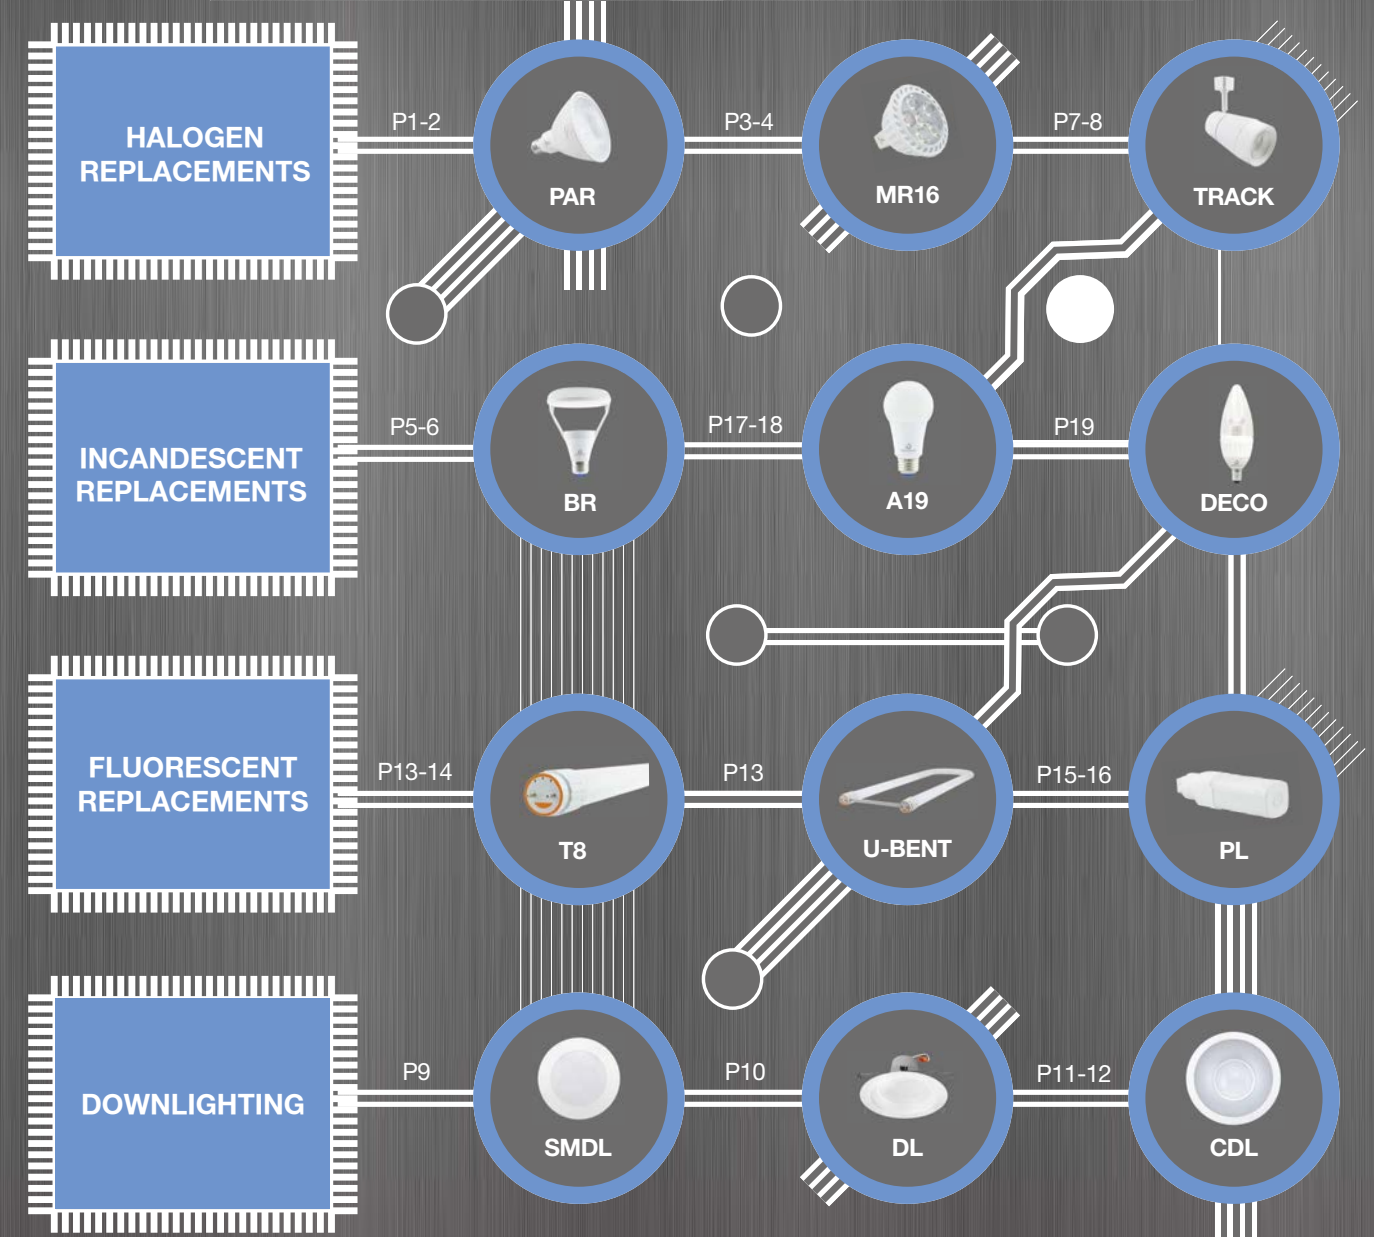

GREEN CREATIVE FULL PRODUCT FAMILY