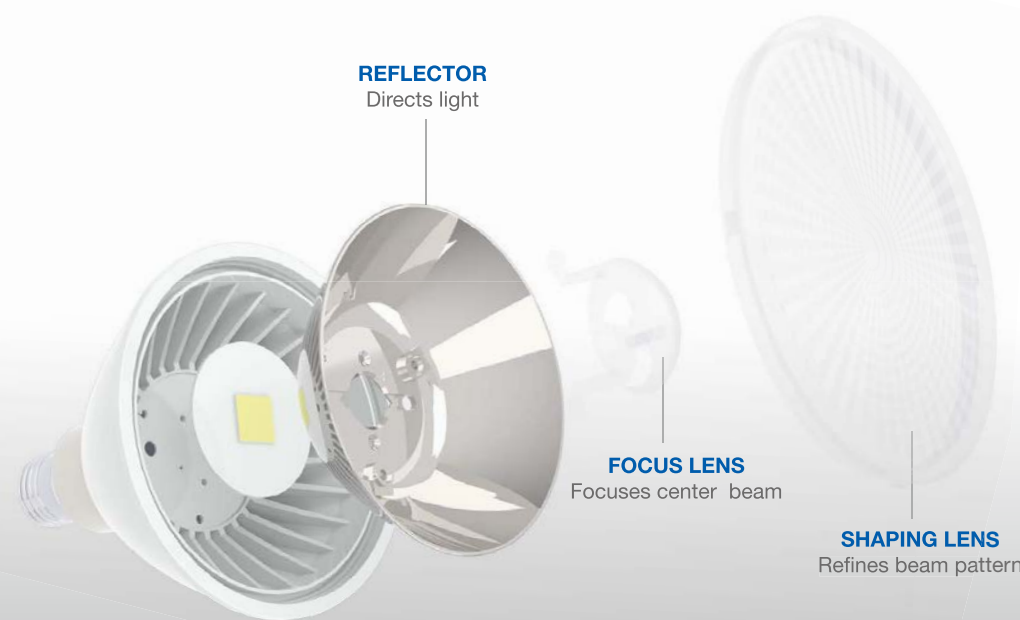

## GREEN CREATIVE FULL PRODUCT FAMILY

Patent Pending REFINE Optic

WATCH THE VIDEO

SPECIFICATIONS\*

Model	Product	CCT	Lumens (lm)	Equiv.	LPW	Beam Angle	CBCP (cd)	CRI (typ.)	Dim	Life (hrs)	Voltage	Encl.	ENERGY STAR	
	18.5PAR38G4DIM/927SP15	16147	2700K	950	100W	51	15°	10,500	90	Yes	40,000	120V	Yes	✓
	18.5PAR38G4DIM/927NF25	16148	2700K	950	120W	51	25°	5390	90	Yes	40,000	120V	Yes	✓
	17PAR38G4DIM/927FL40	16149	2700K	1105	120W	65	40°	2400	90	Yes	40,000	120V	Yes	✓
	18.5PAR38G4DIM/930SP15	16150	3000K	1000	100W	54	15°	11,000	90	Yes	40,000	120V	Yes	✓
	18.5PAR38G4DIM/930NF25	16151	3000K	1000	120W	54	25°	5400	90	Yes	40,000	120V	Yes	✓
	17PAR38G4DIM/930FL40	16152	3000K	1150	120W	68	40°	2500	90	Yes	40,000	120V	Yes	✓
	17PAR38G4DIM/940FL40	16155	4000K	1200	120W	71	40°	2650	90	Yes	40,000	120V	Yes	✓
	18.5PAR38G4DIM/930SP15/B •	16256	3000K	1000	100W	54	15°	11,000	90	Yes	40,000	120V	Yes	✓
	18.5PAR38G4DIM/930NF25/B •	16257	3000K	1000	120W	54	25°	5400	90	Yes	40,000	120V	Yes	✓
17PAR38G4DIM/930FL40/B •	16258	3000K	1150	120W	68	40°	2500	90	Yes	40,000	120V	Yes	✓	
	17PAR38G4/930FL40/277V	16161	3000K	1150	120W	68	40°	2500	90	No	40,000	120-277V	Yes	June
	17PAR38G4/940FL40/277V	16164	4000K	1200	120W	71	40°	2650	90	No	40,000	120-277V	Yes	June
	17PAR38G4DIM/927FL40/GU24	16303	2700K	1105	120W	65	40°	2400	90	Yes	40,000	120V	Yes	✓
	17PAR38G4DIM/930FL40/GU24	16306	3000K	1150	120W	68	40°	2500	90	Yes	40,000	120V	Yes	✓
	14.5PAR30G4DIM/927SP15	16111	2700K	725	75W	50	15°	6155	90	Yes	40,000	120V	Yes	✓
	12.5PAR30G4DIM/927NF25	16112	2700K	815	75W	65	25°	3350	90	Yes	40,000	120V	Yes	✓
	12.5PAR30G4DIM/927FL40	16113	2700K	815	75W	65	40°	1750	90	Yes	40,000	120V	Yes	✓
	14.5 PAR30G4DIM/930SP15	16114	3000K	760	75W	52	15°	6250	90	Yes	40,000	120V	Yes	✓
	12.5PAR30G4DIM/930NF25	16115	3000K	850	75W	68	25°	3600	90	Yes	40,000	120V	Yes	✓
	12.5PAR30G4DIM/930FL40	16116	3000K	850	75W	68	40°	1850	90	Yes	40,000	120V	Yes	✓
	12.5PAR30G4DIM/940FL40	16119	4000K	900	75W	72	40°	2050	90	Yes	40,000	120V	Yes	✓
	14.5PAR30G4DIM/930SP15/B •	16208	3000K	760	75W	52	15°	6250	90	Yes	40,000	120V	Yes	✓
	12.5PAR30G4DIM/930NF25/B •	16209	3000K	850	75W	68	25°	3600	90	Yes	40,000	120V	Yes	✓
	12.5PAR30G4DIM/930FL40/B •	16210	3000K	850	75W	68	40°	1850	90	Yes	40,000	120V	Yes	✓