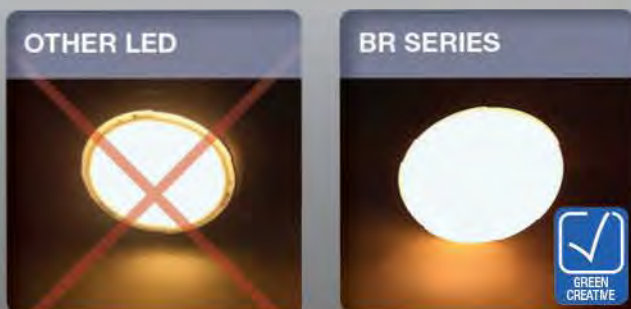

NEW

GREENCREATIVE

Bringing You the Latest in LED Technology

BR TITANIUM LED SERIES 3.0

- Ⓞ Lightweight Incandescent Design
- Ⓞ Evenly Diffused Light
- Ⓞ Available in Extra Warm White 2400K

Turn ON the Savings!

GENERATION 3 FEATURES

Improved Appearance - Look and Feel of an Incandescent

Redesigned lightweight heat sink has a 1:1 incandescent form factor giving all BR lamps a traditional incandescent look

Available in 2400K for warm atmosphere lighting

Evenly Diffused Light - Optimal Efficacy

High quality diffusing material combined with optimum LED spacing produces an even glow from edge to edge

The BR SERIES exceeds ENERGY STAR efficacy requirements by upwards of 68%