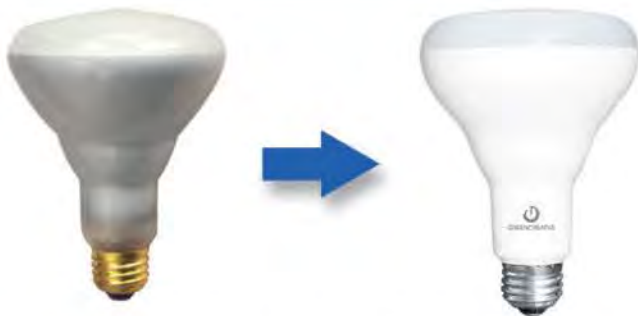

NEW

GREENCREATIVE

Bringing You the Latest in LED Technology

BR TITANIUM LED SERIES 3.0

- Ⓞ Lightweight Incandescent Design
- Ⓞ Evenly Diffused Light
- Ⓞ Available in Extra Warm White 2400K

Turn ON the Savings!

GENERATION 3 FEATURES

Improved Appearance - Look and Feel of an Incandescent

Redesigned lightweight heat sink has a 1:1 incandescent form factor giving all BR lamps a traditional incandescent look

Available in 2400K for warm atmosphere lighting

Evenly Diffused Light - Optimal Efficacy

High quality diffusing material combined with optimum LED spacing produces an even glow from edge to edge

The BR SERIES exceeds ENERGY STAR efficacy requirements by upwards of 68%