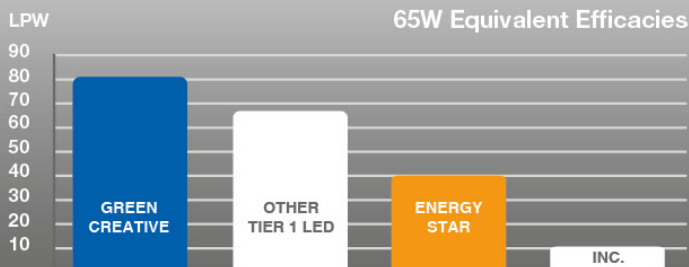

# BR30 8W DIM. TITANIUM LED SERIES 4.0

8W REPLACES

**65W Inc.**

80% Energy Savings

**PRO**

**\$195 Savings per lamp\***

- ⌚ Revolutionary CLOUD design
- ⌚ 60% lighter due to environmentally friendly construction
- ⌚ Exceptional efficacy 81 LPW in Warm White
- ⌚ Smooth dimming with existing installations
- ⌚ Accurate color rendering CRI 82
- ⌚ Extra Warm White, Warm White & Natural White CCT

25,000 H

DIMMABLE

81 LPW

EFFICACY

WARRANTY

CRI (Ra)

ENCLOSED\*\*

### Exceptional Efficacy

At 81 LPW, this lamp's efficacy is more than 20% higher than the Tier 1 LED BR30 65W replacement industry average and exceeds ENERGY STAR requirements by upwards of 100%. This energy-saving performance makes this lamp a smart retrofit choice for incandescent bulbs.