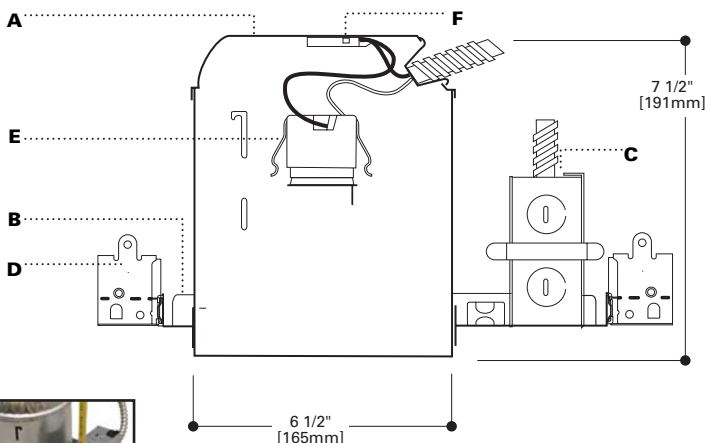

DESCRIPTION

The H7 recessed housings are the standard in the industry for both commercial and residential applications. The wide variety of trims available allows a number of different lighting effects to be created with one basic housing. The H7ICTNB is designed for installations where the housing will be in direct contact with insulation.

APPLICATION

The H7ICTNB is designed to save installation time. It is designed without a socket plate for use with socket supporting trims only. With these trims there is no need to spend time removing the socket from the socket plate and the socket plate from the housing.

DESIGN FEATURES

A...Housing

Aluminum construction for greater heat dissipation.

B...Plaster Frame

Housing adjusts in plaster frame to accommodate up to 1-3/4" ceiling thickness. Plaster frame features include:

- Regressed locking screw for securing hanger bars
- Cutouts for easily crimping hanger bars in position
- Halo name embossed on plaster frame Galvanized steel construction. The housing can be removed from plaster frame to provide access to the junction box.

C...Junction Box

Junction box features include:

- Listed for through branch circuit wiring
- Positioned to accommodate straight conduit runs
- Seven 1/2" trade size conduit knockouts with true pry-out slots
- Slide-N-Side™ connectors allow non-metallic sheathed cable to be installed without tools and without removing

knockouts. Accepts a wider range of non-metallic sheathed cable – the standard cable types used in lighting for both U.S. and Canada.