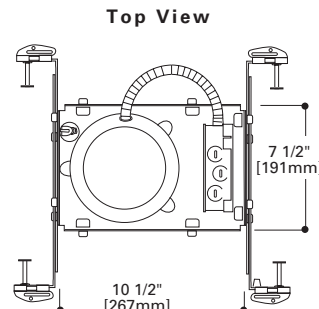

Ordering information on reverse

COOPER LIGHTING