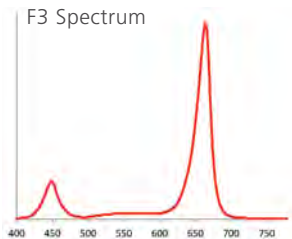

DIMENSIONAL DRAWINGS

SPECTRUM & PHOTOMETRICS

| Spectrum | F3 |
|---------------------------|------|
| Beam Angle | 50° |
| Digital Distribution | DD65 |
| Radiometric Watts (W) | 80 |
| PPF Typical (μmol/s) | 390 |
| PPF/Wei Typical (μmol/J)* | 1.2 |
| Electrical Watts | 314 |