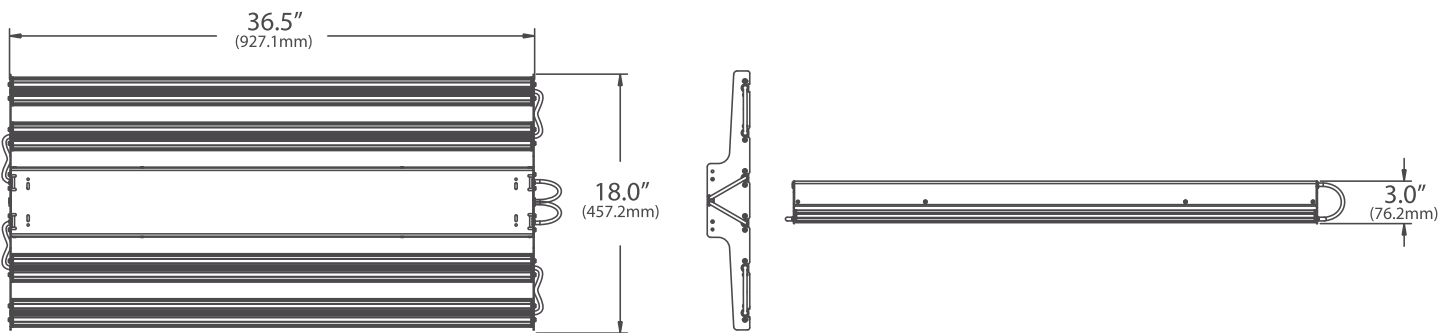

NeoSol NS

TECHNICAL SPECIFICATIONS

Input Voltage: 120
Drive Current: 530mA
Wattage: 300W
Finish: Clear anodized finish on bars; blue powder-coat on housing

Environmental Rating: IP66 per IEC529
Fixture Weight: 23.5 lbs.
Dimensions: 18 x 37 x 3 in.
Certifications:

DIMENSIONAL DRAWINGS

SPECTRUM & PHOTOMETRICS