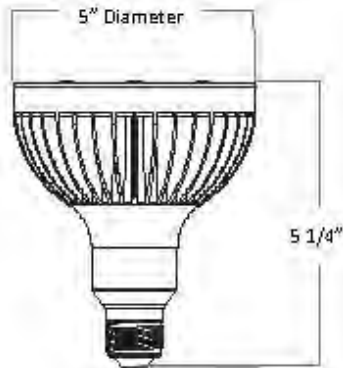

Product Features

This is the least expensive R40 LED lamp on the market today.

Uses only 14 Watts while producing 800 lumens.

Lasts 25,000 Hours and includes a Lifetime Warranty

Equal to 85 Watt R40 Reflector Flood

Model #	Part Number	Color	Voltage	Watts	Lumens	CRI	Life	Dimmable
WARM 85R40	LED-R40-14W800-27	2700k	120Vac	14	800	80	25,000 hrs	YES
COOL 85R40	LED-R40-14W800-50	5000k	120Vac	14	800	80	25,000 hrs	YES

Lifetime Warranty- Terms and Conditions of the Manufacturer's warranty are listed below.