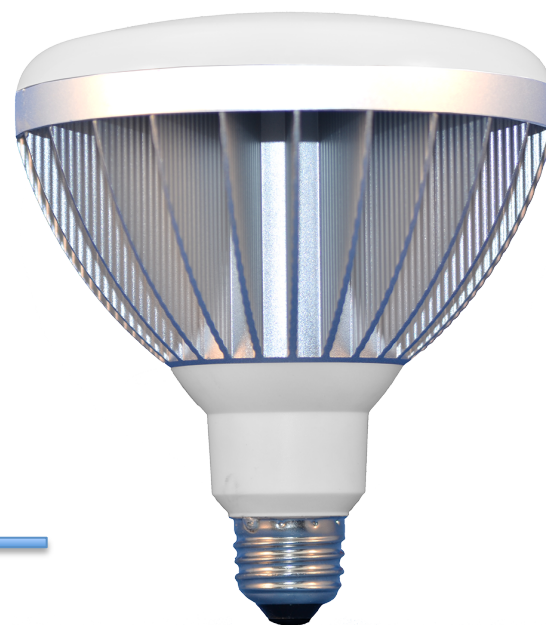

## LED BR40 REFLECTOR FLOOD

### Product Description

The innovative product design by Kobi Electric merges high quality with economical cost. The Kobi BR40 family of household replacement LED light bulbs are a direct replacement for the BR40 incandescent light bulbs used in recessed light fixtures and track lighting.