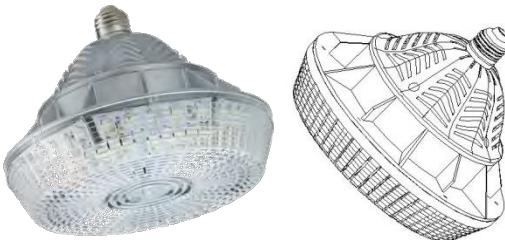

# LED-8025 Garage / Low Bay / Site

**52w = 175W**  
**LED**                      **MH / HPS**

**SKU No. (USA)**  
**LED-8025E30**  
**LED-8025E42**  
**LED-8025E57**

**SKU No. Canada**  
**LED-8025E30C 52W, 3000K**  
**LED-8025E42C 52W, 4200K**  
**LED-8025E57C 52W, 5700K**

**Description:**

52W LED retrofit design replaces MH and HPS lamps up to 175w. Design features both down and side mounted LEDs delivering a wide, uniform light distribution. Suitable for fully enclosed garage, low bay and other area fixtures. 52W power consumption

- Replaces up to a 175W HID
- 360° Illumination
- 120-277VAC, Non-Dimmable (USA)
- 120-347VAC, Non-Dimmable (Canada)
- Available in 3000K, 4200K & 5700K CCT
- >80 CRI
- 50,000 hr. rated L70 LED life
- Operating temp: -40°F - 122°F
- Double insulated
- Patented under 29/415,685
- UL Classified Damp (US & CA)
- 5 Year warranty