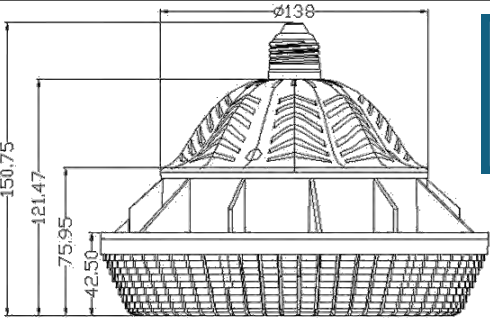

LED-8025 Garage / Low Bay / Site

52w = 175W
LED   **MH / HPS**

SKU No. (USA)
LED-8025E30
LED-8025E42
LED-8025E57

SKU No. Canada
LED-8025E30C 52W, 3000K
LED-8025E42C 52W, 4200K
LED-8025E57C 52W, 5700K

Description:

52W LED retrofit design replaces MH and HPS lamps up to 175w. Design features both down and side mounted LEDs delivering a wide, uniform light distribution. Suitable for fully enclosed garage, low bay and other area fixtures. 52W power consumption

- Replaces up to a 175W HID
- 360° Illumination
- 120-277VAC, Non-Dimmable (USA)
- 120-347VAC, Non-Dimmable (Canada)
- Available in 3000K, 4200K & 5700K CCT
- >80 CRI
- 50,000 hr. rated L70 LED life
- Operating temp: -40°F - 122°F
- Double insulated
- Patented under 29/415,685
- UL Classified Damp (US & CA)
- 5 Year warranty