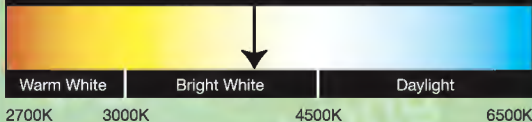

lighting facts^{CM}

A Program of the U.S. DDE

Light Output (Lumens)	800
Watts	15
Lumens per Watt (Efficacy)	53

Color Accuracy	87
Color Rendering Index (CRI)	

Light Color

Correlated Color Temperature (CCT)

4000 (Bright White)

All results are according to IESNA LM-79-2008: *Approved Method for the Electrical and Photometric Testing of Solid-State Lighting*. The U.S. Department of Energy (DOE) verifies product test data and results.