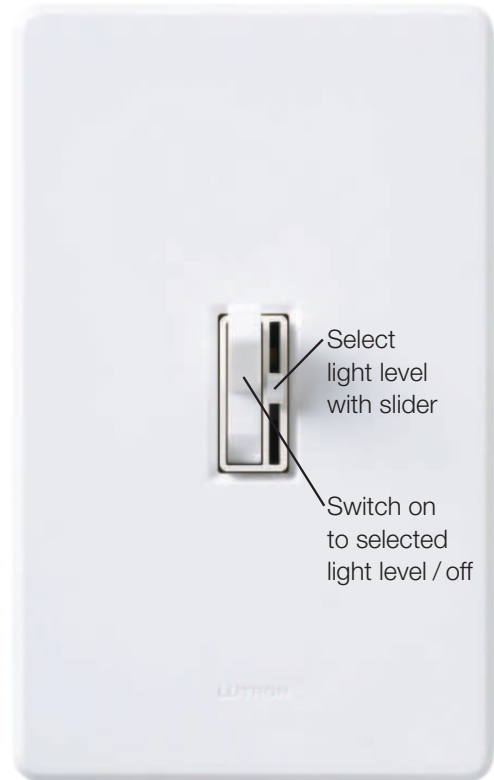

Select light level with slider

Switch on to selected light level / off

\* Faceplate sold separately