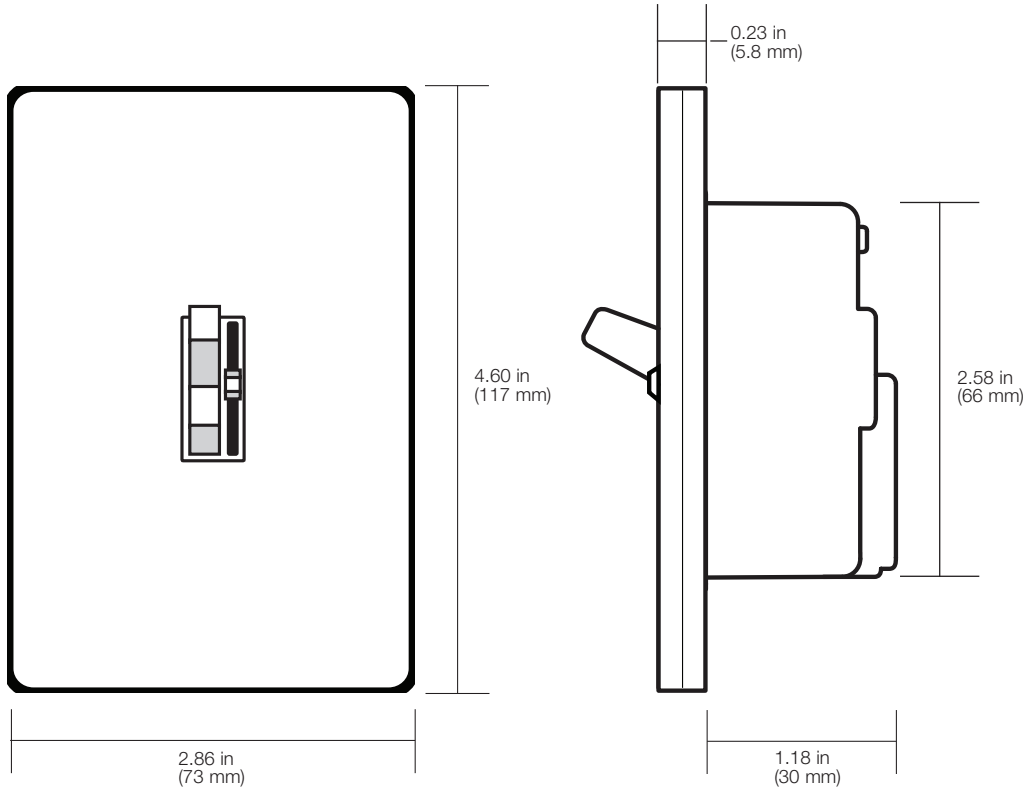

## 4-Way Wiring

**Note:** Dimmer must be installed Line Side or Load Side. It cannot be installed in the 4-way location.

\*Please verify switch wiring with switch instruction sheet.

Job Name: <div style="border: 1px solid black; height: 20px; width: 90%; margin-top: 5px;"></div>	Model Numbers: <div style="border: 1px solid black; height: 20px; width: 95%; margin-top: 5px;"></div>
Job Number: <div style="border: 1px solid black; height: 20px; width: 90%; margin-top: 5px;"></div>	<div style="border: 1px solid black; height: 20px; width: 95%; margin-top: 5px;"></div>

### Mechanical Dimensions