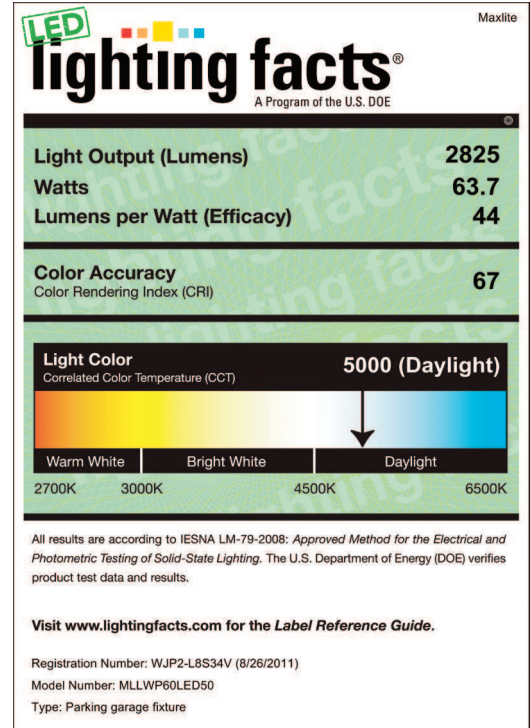

MLLWP60LED50

LED WALLMAX - 60 SERIES LARGE WALL PACK

SPECIFICATIONS:

Item	Specification	Details
General Performance	Spacing Criteria	Available upon request
	Color Temperature	5000K
	Lumens Delivered	2800
	Efficacy	44 lumen/watt
	Color Consistency	Proprietary binning for uniform color
	Lumen Maintenance (L70)	50,000 hours
Electrical	Power Factor	Over 98%
	Input Voltage	120V-277V 50/60 Hz
	Power Consumption	60 Watts
Physical	Dimensions	18.5" x 9.5" x 9.0"
	Weight	10.5 lbs
	Housing	Aluminum
	Lens	High quality shatter resistant borosilicate glass
	Mounting	Can mount to recessed outlet box or direct to surface
	Operating Temperature	-30°F to 130°F
	Humidity	20% - 85% RH, non condensing
Certification	Certification	CETL, FCC, LM79, LM80
	Material Usage	RoHS compliant; no mercury
	Environment	Indoor / Outdoor
	LED Class	L70 rated to 50,000 hours