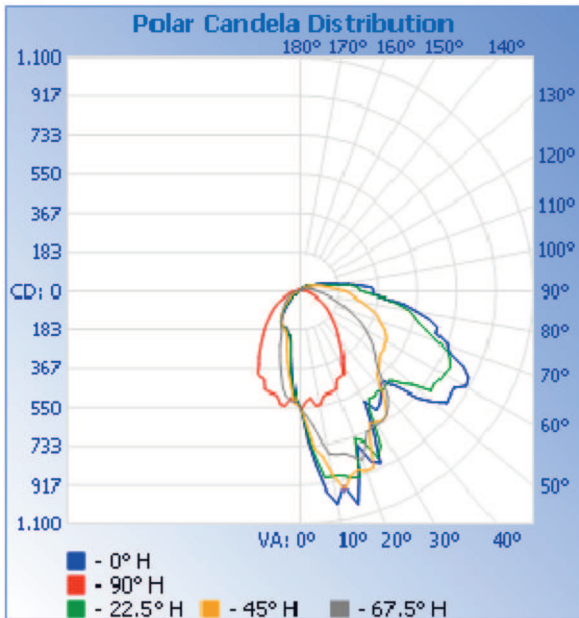

## SPECIFICATIONS:

| Item                | Specification           | Details   |
|---------------------|-------------------------|---|
| General Performance | Spacing Criteria        | Available upon request                                |
|                     | Color Temperature       | 5000K   |
|                     | Lumens Delivered        | 2800  |
|                     | Efficacy                | 44 lumen/watt   |
|                     | Color Consistency       | Proprietary binning for uniform color                 |
|                     | Lumen Maintenance (L70) | 50,000 hours  |
| Electrical          | Power Factor            | Over 98%  |
|                     | Input Voltage           | 120V-277V 50/60 Hz                                    |
|                     | Power Consumption       | 60 Watts  |
| Physical            | Dimensions              | 18.5" x 9.5" x 9.0"                                   |
|                     | Weight                  | 10.5 lbs  |
|                     | Housing                 | Aluminum  |
|                     | Lens                    | High quality shatter resistant borosilicate glass     |
|                     | Mounting                | Can mount to recessed outlet box or direct to surface |
|                     | Operating Temperature   | -30°F to 130°F  |
|                     | Humidity                | 20% - 85% RH, non condensing                          |
| Certification       | Certification           | CETL, FCC, LM79, LM80                                 |
|                     | Material Usage          | RoHS compliant; no mercury                            |
|                     | Environment             | Indoor / Outdoor                                      |
|                     | LED Class               | L70 rated to 50,000 hours                             |

## DIMENSIONS:

## PHOTOMETRICS:

Lighting layouts and spacing criteria available upon request