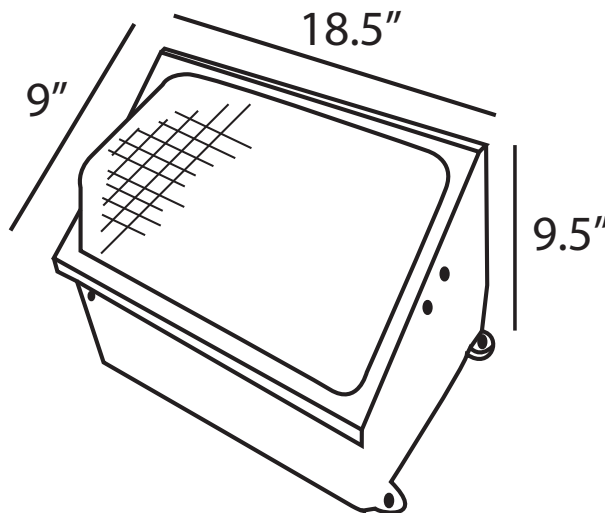

## Luminaire Ordering Information:

| WATTS | ORDER CODE | MODEL NUMBER  | DELIVERED LUMENS | LAMP LIFE (Hrs.) | DIMENSIONS (L"xW"xH") | CCT  |
|-------|------------|---------------|------------------|------------------|-----------------------|------|
| 60    | 70910      | MLLWP60LED50  | 2800             | 50,000           | 18.5 x 9.5 x 9.0      | 5000 |
| 60    | 71180      | MLLWP60LED50W | 2800             | 50,000           | 18.5 x 9.5 x 9.0      | 5000 |

## DIMENSIONS: