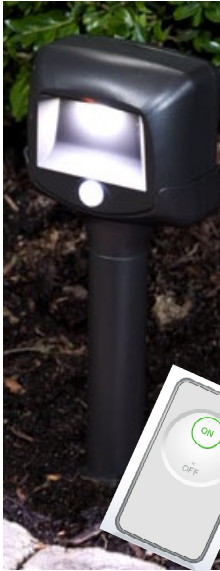

WIRELESS
ENVIRONMENT

Remote Control Path Light

Soft light glows all night and emits bright light when motion is detected...

Reliable alternative to solar or electric!

Path Light Features:

- Installs easily—no wiring!
- “Low-Glow” feature provides soft light as soon as darkness is detected, then brightens to provide additional light source
- Intelligent sensors detect motion from 12’ away
- Weatherproof design is IP44 rated for outdoor/splashproof requirements
- Adjustable auto shut-off
- 1 year+ battery life
- Remote control (RC) feature provides flexibility—light when you want it at the press of a button

Details:

- Motion & remote control
- 3 C Batteries (not included)
- Item # MB542
- Each kit includes: 2 lights, mounting brackets and stake

Path Light Applications:

- Path lighting
- Landscape enhancements
- Deck & porch stairs
- Driveways