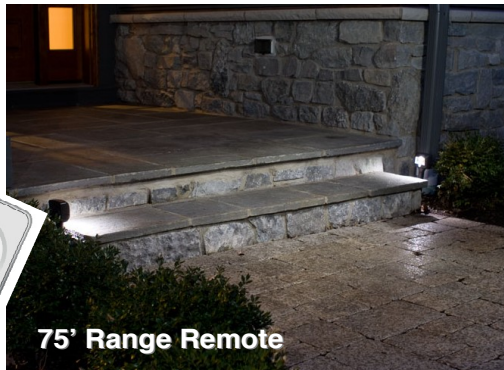

WIRELESS
ENVIRONMENT

Remote Control Path Light

Soft light glows all night and emits bright light when motion is detected...

Reliable alternative to solar or electric!

Path Light Features:

- Installs easily—no wiring!
- “Low-Glow” feature provides soft light as soon as darkness is detected, then brightens to provide additional light source
- Intelligent sensors detect motion from 12’ away
- Weatherproof design is IP44 rated for outdoor/splashproof requirements
- Adjustable auto shut-off
- 1 year+ battery life
- Remote control (RC) feature provides flexibility—light when you want it at the press of a button

Details:

- Motion & remote control
- 3 C Batteries (not included)
- Item # MB542
- Each kit includes: 2 lights, mounting brackets and stake

Path Light Applications:

- Path lighting
- Landscape enhancements
- Deck & porch stairs
- Driveways