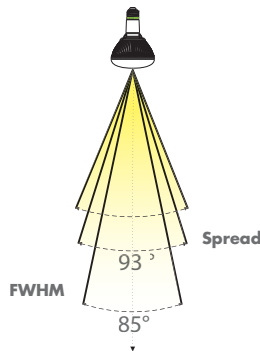

BEAM DISTRIBUTION

0° AIMING FOOTCANDLES

Distance To Floor	Beam Diameter (50% CBCP)	Footcandles On Floor
5'	9.2'	14
10'	18.3'	3.5
15'	27.5'	1.6
20'	36.7'	0.9

1342 South Powerline Road, Deerfield Beach, FL 33442

Toll Free 888.778.9864 | Fax Orders to: 954-971-3725 | info@msissl.com | www.msissl.com