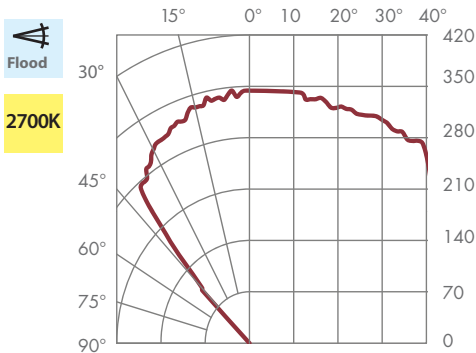

CANDELA DISTRIBUTION