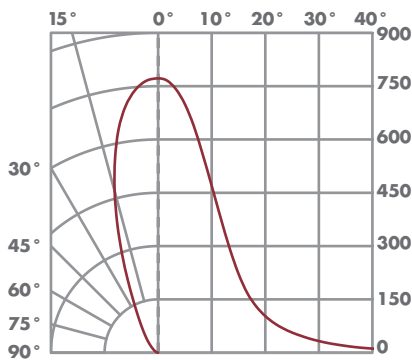

## BEAM DISTRIBUTION

## 0° AIMING FOOTCANDLES

23°

3000K

Distance To Floor	Beam Diameter (50% CBCP)	Footcandles On Floor
3'	1.2'	146
6'	2.4'	36
9'	3.7'	16
12'	4.8'	9

32°

3000K

Distance To Floor	Beam Diameter (50% CBCP)	Footcandles On Floor
3'	1.7'	86
6'	3.4'	22
9'	5.2'	10
12'	6.9'	5