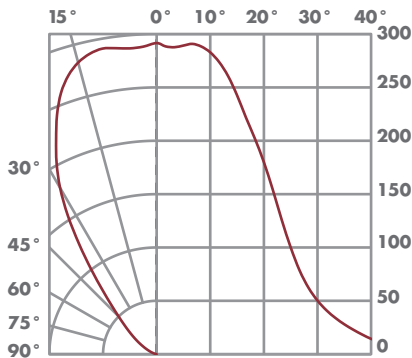

## BEAM DISTRIBUTION

## 0° AIMING FOOTCANDLES

23°

3000K

Distance To Floor	Beam Diameter (50% CBCP)	Footcandles On Floor
3'	1.2'	146
6'	2.4'	36
9'	3.7'	16
12'	4.8'	9

32°

3000K

Distance To Floor	Beam Diameter (50% CBCP)	Footcandles On Floor
3'	1.7'	86
6'	3.4'	22
9'	5.2'	10
12'	6.9'	5

44°

3000K

Distance To Floor	Beam Diameter (50% CBCP)	Footcandles On Floor
3'	2.4'	53
6'	4.8'	13
9'	7.3'	6
12'	9.7'	3

60°

3000K

Distance To Floor	Beam Diameter (50% CBCP)	Footcandles On Floor
3'	3.5'	33
6'	6.9'	8
9'	10.4'	4
12'	13.9'	2