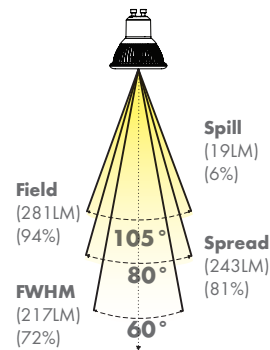

## BEAM DISTRIBUTION

## 0° AIMING FOOTCANDLES

23°

3000K

Distance To Floor	Beam Diameter (50% CBCP)	Footcandles On Floor
3'	1.2'	146
6'	2.4'	36
9'	3.7'	16
12'	4.8'	9

32°

3000K

Distance To Floor	Beam Diameter (50% CBCP)	Footcandles On Floor
3'	1.7'	86
6'	3.4'	22
9'	5.2'	10
12'	6.9'	5

44°

3000K

Distance To Floor	Beam Diameter (50% CBCP)	Footcandles On Floor
3'	2.4'	53
6'	4.8'	13
9'	7.3'	6
12'	9.7'	3

60°

3000K

Distance To Floor	Beam Diameter (50% CBCP)	Footcandles On Floor
3'	3.5'	33
6'	6.9'	8
9'	10.4'	4
12'	13.9'	2