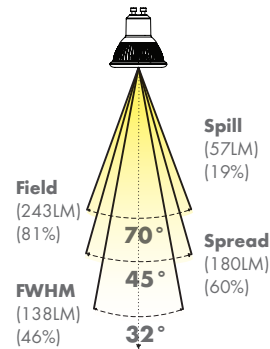

## CANDELA DISTRIBUTION

## BEAM DISTRIBUTION

## 0° AIMING FOOTCANDLES

23°

3000K

Distance To Floor	Beam Diameter (50% CBCP)	Footcandles On Floor
3'	1.2'	146
6'	2.4'	36
9'	3.7'	16
12'	4.8'	9

32°

3000K

Distance To Floor	Beam Diameter (50% CBCP)	Footcandles On Floor
3'	1.7'	86
6'	3.4'	22
9'	5.2'	10
12'	6.9'	5

44°

3000K

Distance To Floor	Beam Diameter (50% CBCP)	Footcandles On Floor
3'	2.4'	53
6'	4.8'	13
9'	7.3'	6
12'	9.7'	3

60°

3000K

Distance To Floor	Beam Diameter (50% CBCP)	Footcandles On Floor
3'	3.5'	33
6'	6.9'	8
9'	10.4'	4
12'	13.9'	2