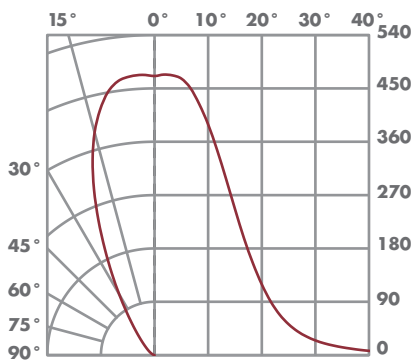

Distance To Floor	Beam Diameter (50% CBCP)	Footcandles On Floor
3'	1.7'	86
6'	3.4'	22
9'	5.2'	10
12'	6.9'	5

44°

3000K