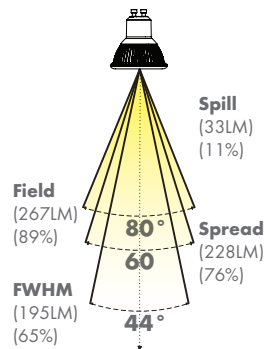

## CANDELA DISTRIBUTION

## BEAM DISTRIBUTION

## 0° AIMING FOOTCANDLES

23°

3000K

Distance To Floor	Beam Diameter (50% CBCP)	Footcandles On Floor
3'	1.2'	146
6'	2.4'	36
9'	3.7'	16
12'	4.8'	9

32°

3000K

Distance To Floor	Beam Diameter (50% CBCP)	Footcandles On Floor
3'	1.7'	86
6'	3.4'	22
9'	5.2'	10
12'	6.9'	5

44°

3000K

Distance To Floor	Beam Diameter (50% CBCP)	Footcandles On Floor
3'	2.4'	53
6'	4.8'	13
9'	7.3'	6
12'	9.7'	3

60°

3000K

Distance To Floor	Beam Diameter (50% CBCP)	Footcandles On Floor
3'	3.5'	33
6'	6.9'	8
9'	10.4'	4
12'	13.9'	2