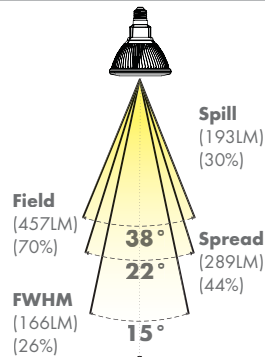

PRODUCT SUMMARY

- Fixed Wattage
- Non-Dimmable
- 3 Color Temperatures
- Multiple Beam Spreads, Custom Optics
- Proprietary CrimpFin™ Heatsink Design
- 50,000 hour life, 5 year warranty
- Halogen PAR form factor (ANSI compliant)
- No UV or IR radiation
- Voltage: 120VAC
- 0.9 Power Factor
- Socket Type: Medium Screw Base
- Environment: Dry
- Length: 5.3 in, 135 mm
- Diameter: 4.8 in, 122 mm
- Weight: 0.9 lbs, 420 g

1342 South Powerline Road, Deerfield Beach, FL 33442

Toll Free 888.778.9864 | Fax Orders to: 954-971-3725 | info@msissl.com | www.msissl.com

iPAR™-38

CANDELA DISTRIBUTION

BEAM DISTRIBUTION

0° AIMING FOOTCANDLES

10°

3000K

Distance To Floor	Beam Diameter (50% CBCP)	Footcandles On Floor
5'	0.7'	700
10'	1.4'	175
15'	2.1'	78
20'	2.8'	44

16°

3000K

Distance To Floor	Beam Diameter (50% CBCP)	Footcandles On Floor
5'	1.1'	268
10'	2.3'	67
15'	3.4'	30
20'	4.6'	17

22°

3000K

Distance To Floor	Beam Diameter (50% CBCP)	Footcandles On Floor
5'	1.3'	180
10'	2.6'	45
15'	3.9'	20
20'	5.3'	11

CAUTION: Risk of electric shock. Do not open - no user serviceable parts inside. Use in dry locations only. Turn power off before inspection, installation, or removal. Not intended for use with emergency exit fixtures or emergency exit lights. Not for use where exposed to the weather. Not for use in completely enclosed fixtures. Use only on 120 Volts, 60 Hz circuits. Added weight of the device may cause instability of a free-standing portable luminaire.