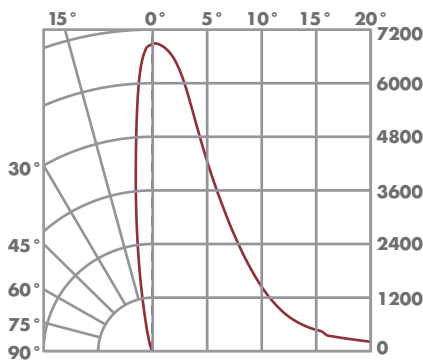

10°

3000K

Distance To Floor	Beam Diameter (50% CBCP)	Footcandles On Floor
5'	0.7'	700
10'	1.4'	175
15'	2.1'	78
20'	2.8'	44

16°

3000K

Distance To Floor	Beam Diameter (50% CBCP)	Footcandles On Floor
5'	1.1'	268
10'	2.3'	67
15'	3.4'	30
20'	4.6'	17