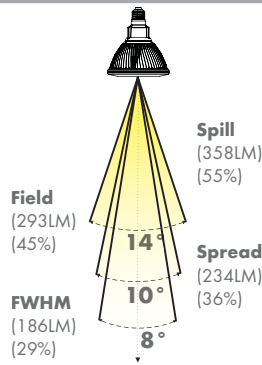

PRODUCT SUMMARY

- Fixed Wattage
- Non-Dimmable
- 3 Color Temperatures
- Multiple Beam Spreads, Custom Optics
- Proprietary CrimpFin™ Heatsink Design
- 50,000 hour life, 5 year warranty
- Halogen PAR form factor (ANSI compliant)
- No UV or IR radiation
- Voltage: 120VAC
- 0.9 Power Factor
- Socket Type: Medium Screw Base
- Environment: Dry
- Length: 5.3 in, 135 mm
- Diameter: 4.8 in, 122 mm
- Weight: 0.9 lbs, 420 g

120~

2700K

3000K

4300K

Catalog#	Power	CCT (K)	CRI	Beam Spread	FWHM	Lumens	CBCP
iPAR3827101N	12 W	2700	82	10°	8°	600	16,500
iPAR3827161N			82	16°	13°		6,400
iPAR3827221N			82	22°	15°		4,300
iPAR3830101N	12 W	3000	82	10°	8°	650	17,500
iPAR3830161N			82	16°	13°		6,700
iPAR3830221N			82	22°	15°		4,500
iPAR3843101N	12 W	4300	75	10°	8°	700	18,400
iPAR3843161N			75	16°	13°		7,000
iPAR3843221N			75	22°	15°		4,700

1342 South Powerline Road, Deerfield Beach, FL 33442

Toll Free 888.778.9864 | Fax Orders to: 954-971-3725 | info@msissl.com | www.msissl.com

iPAR™-38

CANDELA DISTRIBUTION

BEAM DISTRIBUTION

0° AIMING FOOTCANDLES

10°

3000K

Distance To Floor	Beam Diameter (50% CBCP)	Footcandles On Floor
5'	0.7'	700
10'	1.4'	175
15'	2.1'	78
20'	2.8'	44

16°

3000K

Distance To Floor	Beam Diameter (50% CBCP)	Footcandles On Floor
5'	1.1'	268
10'	2.3'	67
15'	3.4'	30
20'	4.6'	17