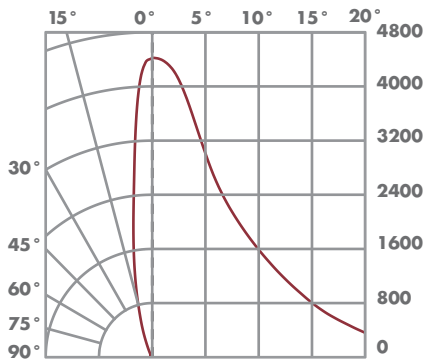

Distance To Floor	Beam Diameter (50% CBCP)	Footcandles On Floor
5'	1.1'	268
10'	2.3'	67
15'	3.4'	30
20'	4.6'	17

22°

3000K