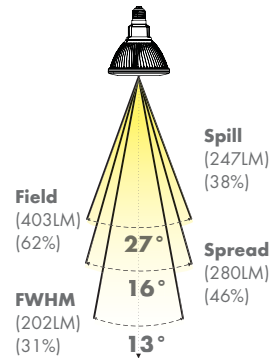

PRODUCT SUMMARY

- Fixed Wattage
- Non-Dimmable
- 3 Color Temperatures
- Multiple Beam Spreads, Custom Optics
- Proprietary CrimpFin™ Heatsink Design
- 50,000 hour life, 5 year warranty
- Halogen PAR form factor (ANSI compliant)
- No UV or IR radiation
- Voltage: 120VAC
- 0.9 Power Factor
- Socket Type: Medium Screw Base
- Environment: Dry
- Length: 5.3 in, 135 mm
- Diameter: 4.8 in, 122 mm
- Weight: 0.9 lbs, 420 g

1342 South Powerline Road, Deerfield Beach, FL 33442

Toll Free 888.778.9864 | Fax Orders to: 954-971-3725 | info@msissl.com | www.msissl.com

iPAR™-38

CANDELA DISTRIBUTION

BEAM DISTRIBUTION

0° AIMING FOOTCANDLES

10°

3000K

Distance To Floor	Beam Diameter (50% CBCP)	Footcandles On Floor
5'	0.7'	700
10'	1.4'	175
15'	2.1'	78
20'	2.8'	44

16°

3000K

Distance To Floor	Beam Diameter (50% CBCP)	Footcandles On Floor
5'	1.1'	268
10'	2.3'	67
15'	3.4'	30
20'	4.6'	17

22°

3000K

Distance To Floor	Beam Diameter (50% CBCP)	Footcandles On Floor
5'	1.3'	180
10'	2.6'	45
15'	3.9'	20
20'	5.3'	11

CAUTION: Risk of electric shock. Do not open - no user serviceable parts inside. Use in dry locations only. Turn power off before inspection, installation, or removal. Not intended for use with emergency exit fixtures or emergency exit lights. Not for use where exposed to the weather. Not for use in completely enclosed fixtures. Use only on 120 Volts, 60 Hz circuits. Added weight of the device may cause instability of a free-standing portable luminaire.