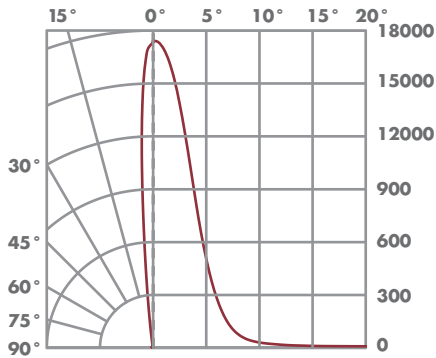

iPAR™-38

CANDELA DISTRIBUTION

BEAM DISTRIBUTION

0° AIMING FOOTCANDLES

10°

3000K