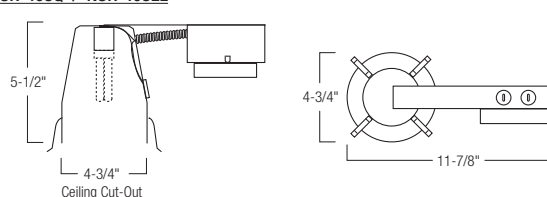

NS-22 Albalite Lens with Metal Trim

TRIM DIMENSIONS

Trim OD: 5"
Height: 1-5/8"

FEATURES

Trim

High grade albalite lens attached to metal trim.

Mounting

Trim includes three trim clips that securely mount trim in housing.

Type

Project

Catalog No.

Lamp/Wattage

HOUSING DIMENSIONS

NS-401QAT

NSIC-401QAT

NSR-404QAT

NS-406Q / NS-406EL

NSR-408Q / NSR-408EL

Compatible Housings

LINE VOLTAGE

Item Number	Installation Type	Lamp	Dimensions
<input type="checkbox"/> NS-401QAT	Non-IC Air-Tight New Const.	50W R/PAR20	W: 5-5/8" L: 8-1/2" H: 5-5/8"
<input type="checkbox"/> NSIC-401QAT	IC Air-Tight New Construction	50W R/PAR20	W: 5-1/4" L: 8-1/2" H: 6-3/8"
<input type="checkbox"/> NSR-404QAT	Non-IC Air-Tight Remodel	50W R/PAR20	W: 4-1/4" L: 11-1/4" H: 5-5/8"