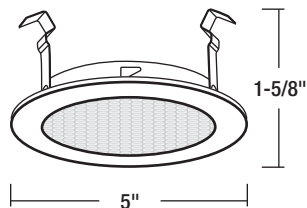

NS-22 Albalite Lens with Metal Trim

TRIM DIMENSIONS

Trim OD: 5"
Height: 1-5/8"

FEATURES

Trim

High grade albalite lens attached to metal trim.

Mounting

Trim includes three trim clips that securely mount trim in housing.

NS-406Q / NS-406EL

NSR-408Q / NSR-408EL

Compatible Housings

LINE VOLTAGE

Item Number	Installation Type	Lamp	Dimensions
<input type="checkbox"/> NS-401QAT	Non-IC Air-Tight New Const.	50W R/PAR20	W: 5-5/8" L: 8-1/2" H: 5-5/8"
<input type="checkbox"/> NSIC-401QAT	IC Air-Tight New Construction	50W R/PAR20	W: 5-1/4" L: 8-1/2" H: 6-3/8"
<input type="checkbox"/> NSR-404QAT	Non-IC Air-Tight Remodel	50W R/PAR20	W: 4-1/4" L: 11-1/4" H: 5-5/8"