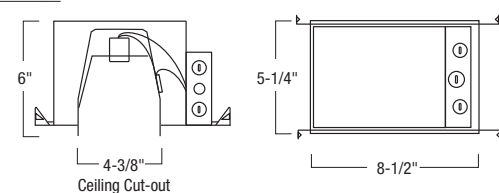

NS-22 Albalite Lens with Metal Trim

TRIM DIMENSIONS

Trim OD: 5"
Height: 1-5/8"

FEATURES

Trim

High grade albalite lens attached to metal trim.

Mounting

Trim includes three trim clips that securely mount trim in housing.

Type

Project

Catalog No.

Lamp/Wattage

HOUSING DIMENSIONS

NS-401QAT

NSIC-401QAT

NSR-404QAT

NS-406Q / NS-406EL

NSR-408Q / NSR-408EL

Compatible Housings

LINE VOLTAGE

Item Number	Installation Type	Lamp	Dimensions
<input type="checkbox"/> NS-401QAT	Non-IC Air-Tight New Const.	50W R/PAR20	W: 5-5/8" L: 8-1/2" H: 5-5/8"
<input type="checkbox"/> NSIC-401QAT	IC Air-Tight New Construction	50W R/PAR20	W: 5-1/4" L: 8-1/2" H: 6-3/8"
<input type="checkbox"/> NSR-404QAT	Non-IC Air-Tight Remodel	50W R/PAR20	W: 4-1/4" L: 11-1/4" H: 5-5/8"