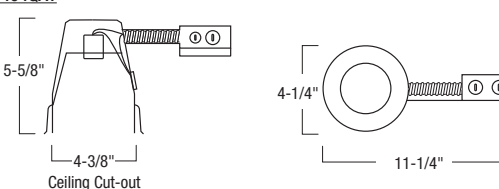

NS-22 Albalite Lens with Metal Trim

TRIM DIMENSIONS

Trim OD: 5"
Height: 1-5/8"

FEATURES

Trim

High grade albalite lens attached to metal trim.

Mounting

Trim includes three trim clips that securely mount trim in housing.

Type

Project

Catalog No.

Lamp/Wattage

HOUSING DIMENSIONS

NS-401QAT

NSIC-401QAT

NSR-404QAT

NS-406Q / NS-406EL

NSR-408Q / NSR-408EL

Compatible Housings

LINE VOLTAGE

Item Number	Installation Type	Lamp	Dimensions
<input type="checkbox"/> NS-401QAT	Non-IC Air-Tight New Const.	50W R/PAR20	W: 5-5/8" L: 8-1/2" H: 5-5/8"
<input type="checkbox"/> NSIC-401QAT	IC Air-Tight New Construction	50W R/PAR20	W: 5-1/4" L: 8-1/2" H: 6-3/8"
<input type="checkbox"/> NSR-404QAT	Non-IC Air-Tight Remodel	50W R/PAR20	W: 4-1/4" L: 11-1/4" H: 5-5/8"