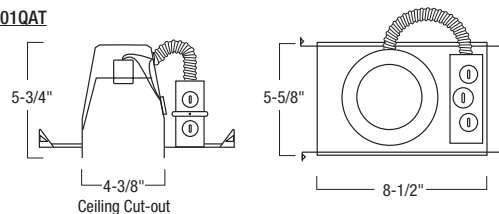

NS-22 Albalite Lens with Metal Trim

TRIM DIMENSIONS

Trim OD: 5"
Height: 1-5/8"

FEATURES

Trim

High grade albalite lens attached to metal trim.

Mounting

Trim includes three trim clips that securely mount trim in housing.

Type

Project

Catalog No.

Lamp/Wattage

HOUSING DIMENSIONS

NS-401QAT

NSIC-401QAT

NSR-404QAT

NS-406Q / NS-406EL

NSR-408Q / NSR-408EL

Compatible Housings

LINE VOLTAGE

Item Number	Installation Type	Lamp	Dimensions
<input type="checkbox"/> NS-401QAT	Non-IC Air-Tight New Const.	50W R/PAR20	W: 5-5/8" L: 8-1/2" H: 5-5/8"
<input type="checkbox"/> NSIC-401QAT	IC Air-Tight New Construction	50W R/PAR20	W: 5-1/4" L: 8-1/2" H: 6-3/8"
<input type="checkbox"/> NSR-404QAT	Non-IC Air-Tight Remodel	50W R/PAR20	W: 4-1/4" L: 11-1/4" H: 5-5/8"