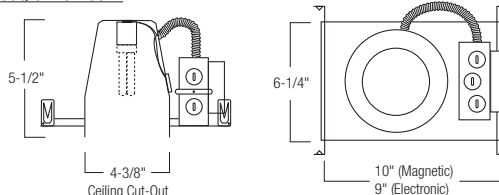

NS-22 Albalite Lens with Metal Trim

TRIM DIMENSIONS

Trim OD: 5"
Height: 1-5/8"

FEATURES

Trim

High grade albalite lens attached to metal trim.

Mounting

Trim includes three trim clips that securely mount trim in housing.

Type

Project

Catalog No.

Lamp/Wattage

HOUSING DIMENSIONS

NS-401QAT

NSIC-401QAT

NSR-404QAT

NS-406Q / NS-406EL

NSR-408Q / NSR-408EL

Compatible Housings

LINE VOLTAGE

Item Number	Installation Type	Lamp	Dimensions
<input type="checkbox"/> NS-401QAT	Non-IC Air-Tight New Const.	50W R/PAR20	W: 5-5/8" L: 8-1/2" H: 5-5/8"
<input type="checkbox"/> NSIC-401QAT	IC Air-Tight New Construction	50W R/PAR20	W: 5-1/4" L: 8-1/2" H: 6-3/8"
<input type="checkbox"/> NSR-404QAT	Non-IC Air-Tight Remodel	50W R/PAR20	W: 4-1/4" L: 11-1/4" H: 5-5/8"