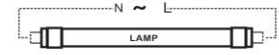

OverDrive EasyFit Retrofit

Single Ended Input Connection

Double Ended Input Connection

No Re-Wiring Required	✓		
Original UL Maintained	✓		
Safe	✓		
High Flexibility of use	✓		
Proven Technology	✓		
Uses Instant Start Ballast as Driver	✓		
Lamp Wattage 19W-22W-26W	✓		
Lamp Wattage 16W-20W		✓	
Lamp Wattage 16W-18W			✓
Lamp Lumen 1900-2200-2600	✓		
Lamp Lumen 1500-1900		✓	
Lamp Lumen 1500-1700			✓
Very Low installation Cost	✓		
Low Skill Set for Installer	✓		
No Installation Hazard	✓		
No Need to Cut Main Power	✓		
Low Product Cost		✓	
5 Year Warranty	✓		
DLC Listing	✓	✓	✓
Patented Technology	✓		✓