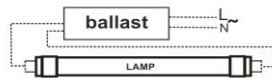

OverDrive EasyFit Retrofit

Single Ended Input Connection

Double Ended Input Connection

No Re-Wiring Required	✓		
Original UL Maintained	✓		
Safe	✓		
High Flexibility of use	✓		
Proven Technology	✓		
Uses Instant Start Ballast as Driver	✓		
Lamp Wattage 19W-22W-26W	✓		
Lamp Wattage 16W-20W		✓	
Lamp Wattage 16W-18W			✓
Lamp Lumen 1900-2200-2600	✓		
Lamp Lumen 1500-1900		✓	
Lamp Lumen 1500-1700			✓
Very Low installation Cost	✓		
Low Skill Set for Installer	✓		
No Installation Hazard	✓		
No Need to Cut Main Power	✓		
Low Product Cost		✓	
5 Year Warranty	✓		
DLC Listing	✓	✓	✓
Patented Technology	✓		✓