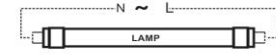

OverDrive EasyFit Retrofit

Single Ended Input Connection

Double Ended Input Connection

No Re-Wiring Required	✓		
Original UL Maintained	✓		
Safe	✓		
High Flexibility of use	✓		
Proven Technology	✓		
Uses Instant Start Ballast as Driver	✓		
Lamp Wattage 19W-22W-26W	✓		
Lamp Wattage 16W-20W		✓	
Lamp Wattage 16W-18W			✓
Lamp Lumen 1900-2200-2600	✓		
Lamp Lumen 1500-1900		✓	
Lamp Lumen 1500-1700			✓
Very Low installation Cost	✓		
Low Skill Set for Installer	✓		
No Installation Hazard	✓		
No Need to Cut Main Power	✓		
Low Product Cost		✓	
5 Year Warranty	✓		
DLC Listing	✓	✓	✓
Patented Technology	✓		✓