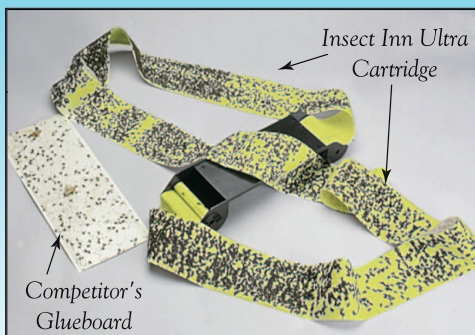

Paraclipse™ Insect Inn Ultra™
 Dimensions: 18.5" x 15.25" x 6.75"
 Weight: Ultra I – 5 lbs. Ultra II – 5.5 lbs.

INSECT INN ULTRA I & II - Decorative Commercial Unit

The Insect Inn Ultra™ is the inconspicuous, commercial fly control system that works. Its patented auto advance cartridge lasts 60 days and can capture over 2000 flies! The Insect Inn Ultra™ is available in one-lamp or two-lamp models. This wall mounted unit, which doubles as an attractive decorative light fixture, is an effective, environmentally safe way to control flies. The Insect Inn Ultra™ meets all USDA and FDA guidelines.

- Holds up to 10 times the capacity of a standard glueboard
- 584 sq. inches of continuously moving trapping area