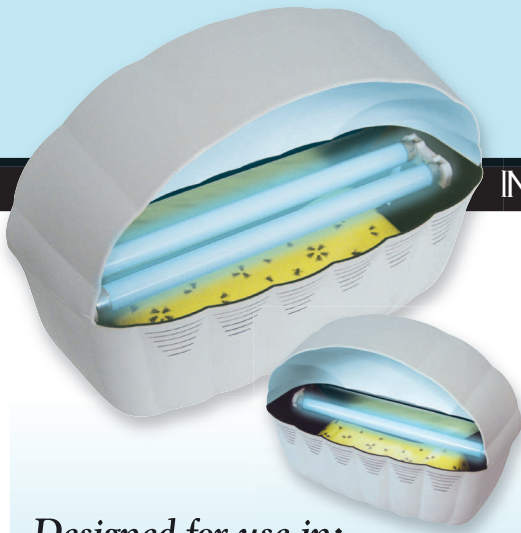

Paraclipse™ Insect Inn Ultra™
 Dimensions: 18.5" x 15.25" x 6.75"
 Weight: Ultra I – 5 lbs. Ultra II – 5.5 lbs.

INSECT INN ULTRA I & II - Decorative Commercial Unit

The Insect Inn Ultra™ is the inconspicuous, commercial fly control system that works. Its patented auto advance cartridge lasts 60 days and can capture over 2000 flies! The Insect Inn Ultra™ is available in one-lamp or two-lamp models. This wall mounted unit, which doubles as an attractive decorative light fixture, is an effective, environmentally safe way to control flies. The Insect Inn Ultra™ meets all USDA and FDA guidelines.

Designed for use in:

- Full-Service Restaurants
- Fast-Food Restaurants
- Supermarkets
- Convenience Stores
- Delicatessens
- Lounges/Bars
- Large Offices
- Buffets
- Dining Areas
- Bakeries
- Snack Bars

- Holds up to 10 times the capacity of a standard glueboard
- 584 sq. inches of continuously moving trapping area