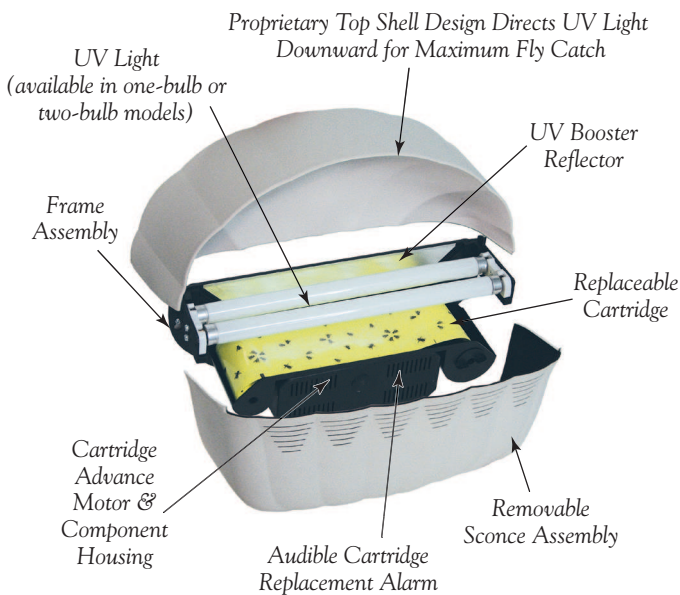

Paraclipse™ Insect Inn Ultra™
 Dimensions: 18.5" x 15.25" x 6.75"
 Weight: Ultra I – 5 lbs. Ultra II – 5.5 lbs.

INSECT INN ULTRA I & II - Decorative Commercial Unit

The Insect Inn Ultra™ is the inconspicuous, commercial fly control system that works. Its patented auto advance cartridge lasts 60 days and can capture over 2000 flies! The Insect Inn Ultra™ is available in one-lamp or two-lamp models. This wall mounted unit, which doubles as an attractive decorative light fixture, is an effective, environmentally safe way to control flies. The Insect Inn Ultra™ meets all USDA and FDA guidelines.

Designed for use in:

- Full-Service Restaurants
- Fast-Food Restaurants
- Supermarkets
- Convenience Stores
- Delicatessens
- Lounges/Bars
- Large Offices
- Buffets
- Dining Areas
- Bakeries
- Snack Bars

- Holds up to 10 times the capacity of a standard glueboard
- 584 sq. inches of continuously moving trapping area