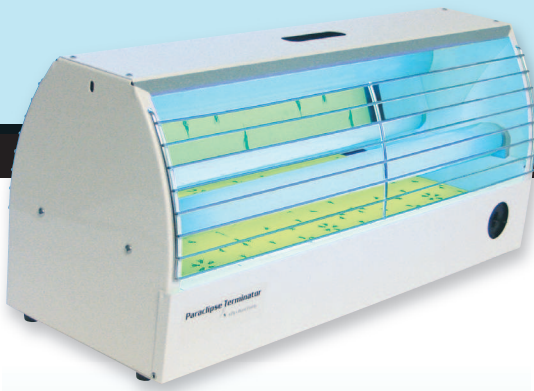

Paraclipse™ Terminator  
 Dimensions: 23" x 10" x 8.5"  
 Weight: 9 lbs.

## TERMINATOR - Commercial / Industrial Unit

The Paraclipse™ Terminator is a commercial/industrial multi-function portable fly trap. Because its ingenious design utilizes two lamps and UV Booster Reflectors, the Paraclipse™ Terminator attracts flies from both sides of the unit. The unit may be used free-standing or suspended from the ceiling. Its high volume 60-day cartridge system traps 20 times more flies than glueboard units.

### Designed for use in:

- Commercial Kitchens
- Food Processing Plants
- Food Preparation Areas
- Bakeries
- Supermarkets
- Warehouses
- Poultry and Egg Ranches
- Hospitals

- Holds up to 20 times the capacity of a standard glueboard
- 970 sq. inches of continuously moving trapping area