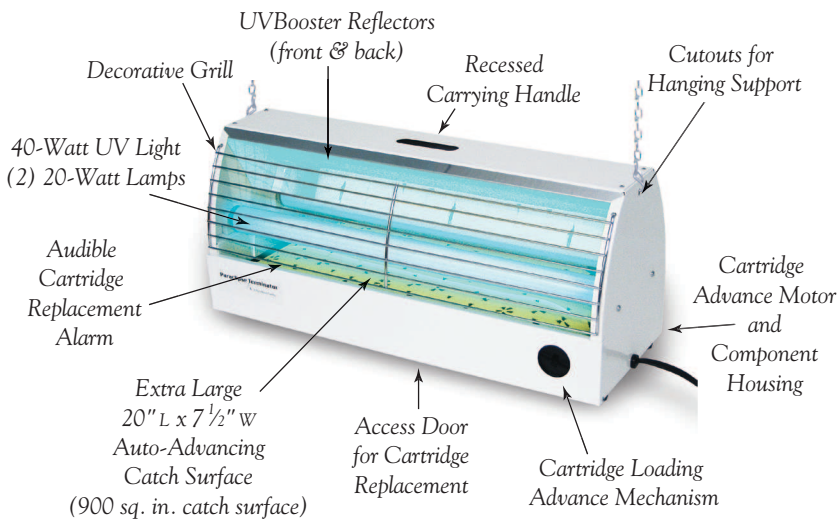

Paraclipse™ Terminator  
 Dimensions: 23" x 10" x 8.5"  
 Weight: 9 lbs.

## TERMINATOR - Commercial / Industrial Unit

The Paraclipse™ Terminator is a commercial/industrial multi-function portable fly trap. Because its ingenious design utilizes two lamps and UV Booster Reflectors, the Paraclipse™ Terminator attracts flies from both sides of the unit. The unit may be used free-standing or suspended from the ceiling. Its high volume 60-day cartridge system traps 20 times more flies than glueboard units.

### Designed for use in:

- Commercial Kitchens
- Food Processing Plants
- Food Preparation Areas
- Bakeries
- Supermarkets
- Warehouses
- Poultry and Egg Ranches
- Hospitals

- Holds up to 20 times the capacity of a standard glueboard
- 970 sq. inches of continuously moving trapping area