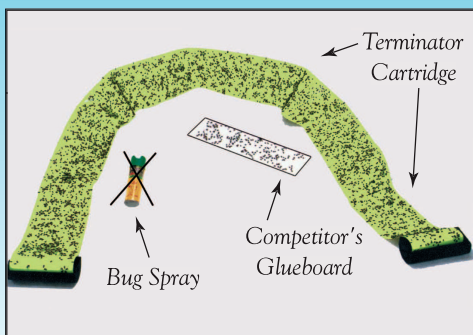

Paraclipse™ Terminator  
 Dimensions: 23" x 10" x 8.5"  
 Weight: 9 lbs.

## TERMINATOR - Commercial / Industrial Unit

The Paraclipse™ Terminator is a commercial/industrial multi-function portable fly trap. Because its ingenious design utilizes two lamps and UV Booster Reflectors, the Paraclipse™ Terminator attracts flies from both sides of the unit. The unit may be used free-standing or suspended from the ceiling. Its high volume 60-day cartridge system traps 20 times more flies than glueboard units.

### Designed for use in:

- Commercial Kitchens
- Food Processing Plants
- Food Preparation Areas
- Bakeries
- Supermarkets
- Warehouses
- Poultry and Egg Ranches
- Hospitals

- Holds up to 20 times the capacity of a standard glueboard
- 970 sq. inches of continuously moving trapping area

**Paraclipse™ Terminator**  
 A Fly's Worst Enemy