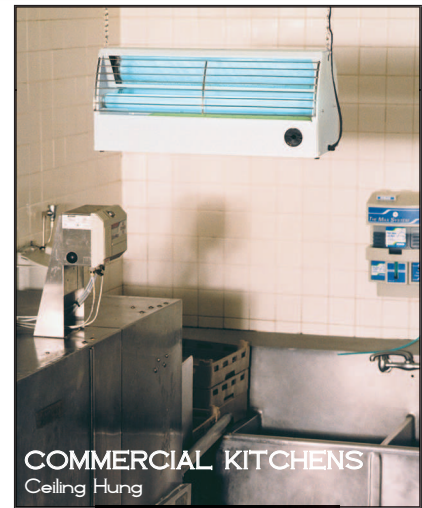

Paraclipse™ Terminator  
 Dimensions: 23" x 10" x 8.5"  
 Weight: 9 lbs.

## TERMINATOR - Commercial / Industrial Unit

The Paraclipse™ Terminator is a commercial/industrial multi-function portable fly trap. Because its ingenious design utilizes two lamps and UV Booster Reflectors, the Paraclipse™ Terminator attracts flies from both sides of the unit. The unit may be used free-standing or suspended from the ceiling. Its high volume 60-day cartridge system traps 20 times more flies than glueboard units.

### Designed for use in:

- Commercial Kitchens
- Food Processing Plants
- Food Preparation Areas
- Bakeries
- Supermarkets
- Warehouses
- Poultry and Egg Ranches
- Hospitals

- Holds up to 20 times the capacity of a standard glueboard
- 970 sq. inches of continuously moving trapping area