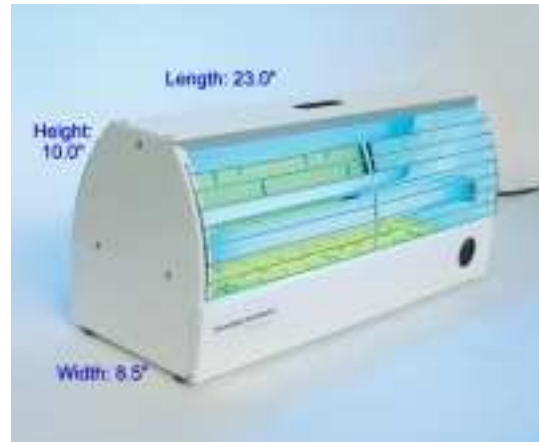

Paraclipse® Terminator™

Specs

	Model (USA)	Model (International)
		251350
Dimensions	23.0" x 10.0" x 8.50"	23.0" x 10.0" x 8.50"
Weight	9.0 lbs.	9.0 lbs.
Electrical	115/120V 50/60 Hz, 6 foot Cord	220/240V 50/60 Hz, IEC Connector
Coverage (line of sight)	2000 - 4000 square feet	2000 - 4000 square feet
Cartridge Surface Area	970 square inches	970 square inches
Cartridge Life	60 days	60 days
Lamp Life	approx. 8 months	approx.8 months
Ultraviolet(UV) Lamp	40 Watts (2 - 20W lamps) (360-380 nm)	40 Watts (2 - 20W lamps) (360-380 nm)

Dimensions of Cartridge Surface	146" x 7.25"	146" x 7.25"
Capacity	over 4000 flies	over 4000 flies
Construction Material	High Strength Aluminum	High Strength Aluminum