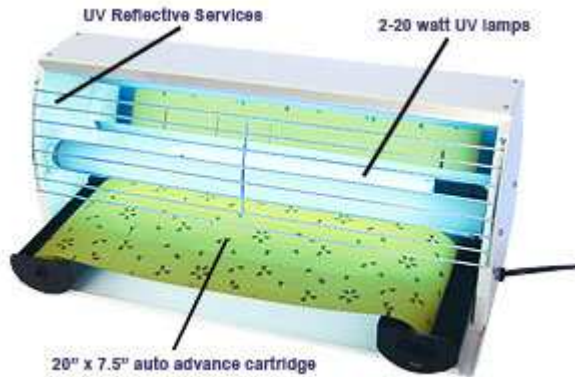

Paraclipse® Terminator™

Specs

	Model (USA)	Model (International)
		251350
Dimensions	23.0" x 10.0" x 8.50"	23.0" x 10.0" x 8.50"
Weight	9.0 lbs.	9.0 lbs.
Electrical	115/120V 50/60 Hz, 6 foot Cord	220/240V 50/60 Hz, IEC Connector
Coverage (line of sight)	2000 - 4000 square feet	2000 - 4000 square feet
Cartridge Surface Area	970 square inches	970 square inches
Cartridge Life	60 days	60 days
Lamp Life	approx. 8 months	approx.8 months
Ultraviolet(UV) Lamp	40 Watts (2 - 20W lamps) (360-380 nm)	40 Watts (2 - 20W lamps) (360-380 nm)

Dimensions of Cartridge Surface	146" x 7.25"	146" x 7.25"
Capacity	over 4000 flies	over 4000 flies
Construction Material	High Strength Aluminum	High Strength Aluminum