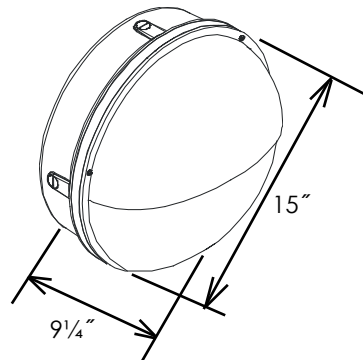

Dimensions

WPR40HC