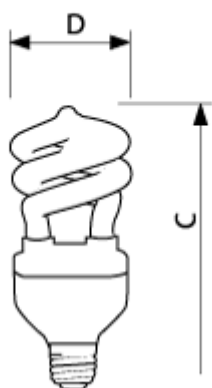

### Product data

Product Number	139485
Full product name	Decorative Twister 42W Med EL/DT 1CT
Ordering Code	139485
Pack type	1 Lamp in a Folding Carton
Pieces per Sku	1
Skus/Case	6
Pack UPC	046677139483
EAN2US	
Case Bar Code	50046677139488
Successor Product number	
Base	Medium [Single Contact Medium Screw]
Bulb	EL/DT
Packing Type	1CT [1 Lamp in a Folding Carton]
Packing Configuration	6
Rated Avg. Life [3 hr Start]	8000 hr
Ordering Code	MARTHON DEC TWIST EL/DT42W
Pack UPC	046677139483
Case Bar Code	50046677139488
Energy Saving	Energy Saving
Watts	42W
Color Rendering Index	82 Ra8
Color Temperature	2700 K
Initial Lumens	2800 Lm
Max Overall Length (MOL) - C	7.08 in
Product Number	139485

# PHILIPS

CI-Dt

Cap-Base E26

CI-Dt

	C	C
Full product name	Max	Max
Decorative Twister 42W Med EL/DT 1CT	7.08	7.08