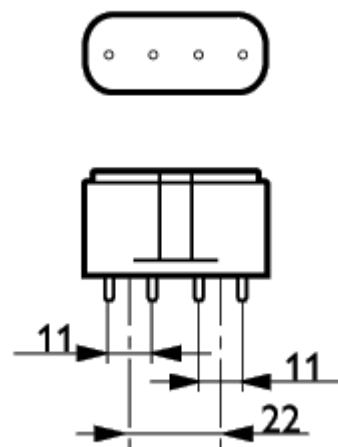

Product data	
Base	2G11
Base Information	4P
Bulb Finish	Silicon
Execution	/4P [4 Pins]
Packing Type	1CT [1 Lamp in a Folding Carton]
Packing Configuration	25
Avg. Life	15000 hr
Rated Avg. Life	20000 hr
Ordering Code	PL-L 24W/841/4P
Pack UPC	046677345082
Case Bar Code	50046677345087
Watts	24W
Dimmable	Yes
Color Code	840 [CCT of 4000K]
Color Rendering Index	82 Ra8
Color Designation	Cool White
Color Description	840 Cool White
Color Temperature	4000 K
Initial Lumens	1800 Lm
Initial Lumens	1800 Lm
Overall Length C	321.6 mm
Diameter D	38 mm
Diameter D1	18 mm
Product Number	345082