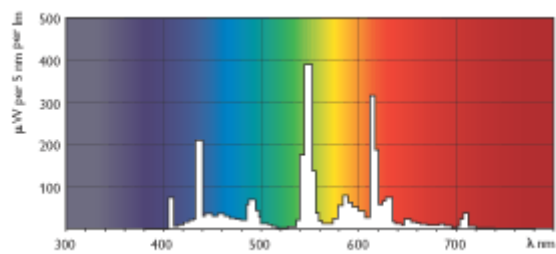

Base 2G11

PL-L/840