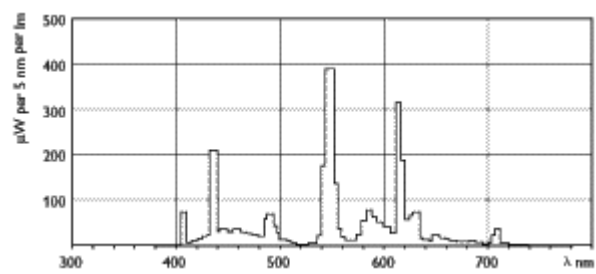

PL-L 24W

PL-L/840