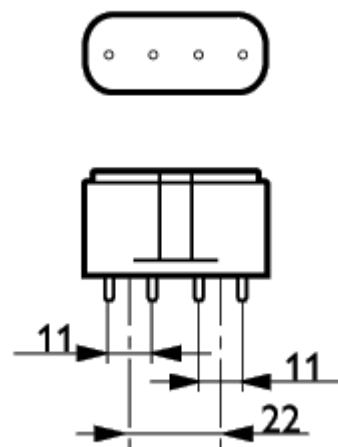

Product data	
Base	2G11
Base Information	4P
Bulb Finish	Silicon
Execution	/4P [4 Pins]
Packing Type	1CT [1 Lamp in a Folding Carton]
Packing Configuration	25
Avg. Life	15000 hr
Rated Avg. Life	20000 hr
Ordering Code	PL-L 24W/835/4P
Pack UPC	046677359331
Case Bar Code	50046677359336
Watts	24W
Dimmable	Yes
Color Code	835 [CCT of 3500K]
Color Rendering Index	82 Ra8
Color Designation	White
Color Description	835 White
Color Temperature	3500 K
Initial Lumens	1800 Lm
Initial Lumens	1800 Lm
Overall Length C	321.6 mm
Diameter D	38 mm
Diameter D1	18 mm
Product Number	359331