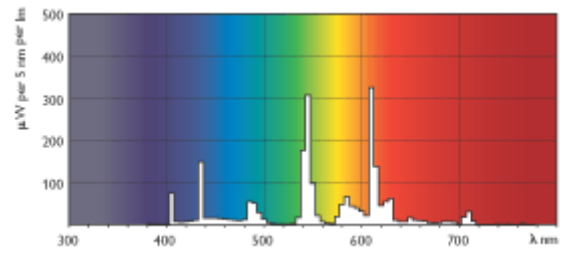

Base 2G11

PL-L/835