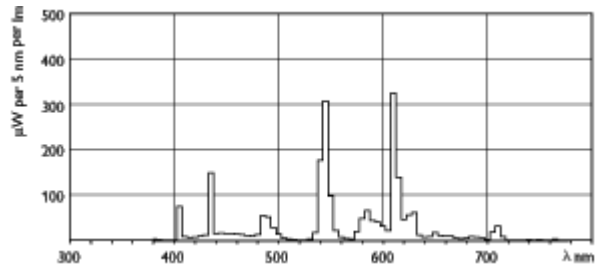

PL-L 24W

PL-L/835