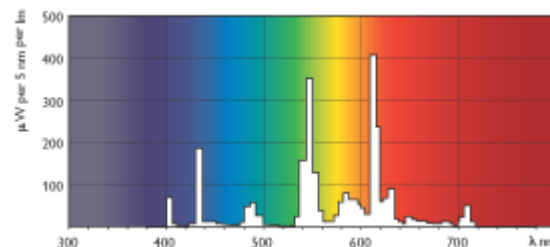

## PL-C ALTO 18W/830 G24d-2 /2P 1CT

Product family description

Product data	
Product Number	383174
Full product name	PL-C ALTO 18W/830 G24d-2 /2P 1CT
Ordering Code	PL-C 18W/830/2P/ALTO
Pack type	1 Lamp in a Folding Carton
Pieces per Sku	1
Skus/Case	50
Pack UPC	046677114930
EAN2US	
Case Bar Code	60046677114932
Successor Product number	
Base	G24d-2
Base Information	2P
Execution	/2P [2 Pins]
Packing Type	1CT [1 Lamp in a Folding Carton]
Packing Configuration	5X10BOX
Avg. Life	10000 hr
Ordering Code	PL-C 18W/830/2P/ALTO
Pack UPC	046677114930
Case Bar Code	60046677114932
Watts	18W
Lamp Voltage	100 V
Dimmable	No
Color Code	830 [CCT of 3000K]
Color Rendering Index	82 Ra8
Color Designation	Warm White
Color Description	830 Warm White
Color Temperature	3000 K

Product data

Initial Lumens	1200 Lm
Overall Length C	150.4 mm
Diameter D	27.1 mm
Diameter D1	27.1 mm
Product Number	383174

PL-C 18W

Base G24d-2

PL-C/830

PL-C/830

PL-C