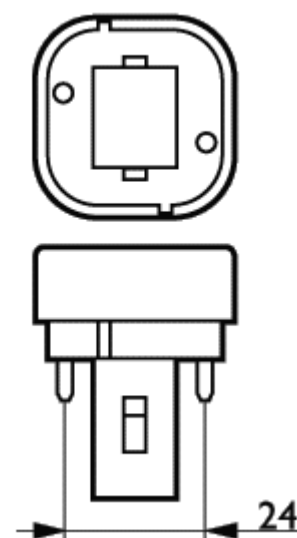

## PL-C ALTO 18W/830 G24d-2 /2P 1CT

Product family description

Product data	
Product Number	383174
Full product name	PL-C ALTO 18W/830 G24d-2 /2P 1CT
Ordering Code	PL-C 18W/830/2P/ALTO
Pack type	1 Lamp in a Folding Carton
Pieces per Sku	1
Skus/Case	50
Pack UPC	046677114930
EAN2US	
Case Bar Code	60046677114932
Successor Product number	
Base	G24d-2
Base Information	2P
Execution	/2P [2 Pins]
Packing Type	1CT [1 Lamp in a Folding Carton]
Packing Configuration	5X10BOX
Avg. Life	10000 hr
Ordering Code	PL-C 18W/830/2P/ALTO
Pack UPC	046677114930
Case Bar Code	60046677114932
Watts	18W
Lamp Voltage	100 V
Dimmable	No
Color Code	830 [CCT of 3000K]
Color Rendering Index	82 Ra8
Color Designation	Warm White
Color Description	830 Warm White
Color Temperature	3000 K

Product data

Initial Lumens	1200 Lm
Overall Length C	150.4 mm
Diameter D	27.1 mm
Diameter D1	27.1 mm
Product Number	383174

PL-C 18W

Base G24d-2

PL-C/830

PL-C/830

PL-C