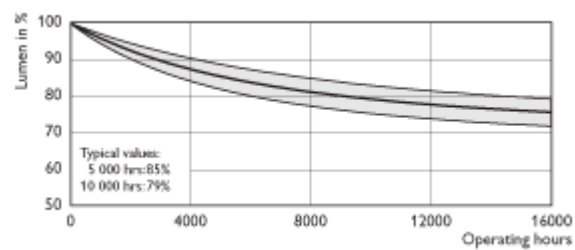

Product data

Initial Lumens	1200 Lm
Overall Length C	150.4 mm
Diameter D	27.1 mm
Diameter D1	27.1 mm
Product Number	383174

PL-C 18W

Base G24d-2

PL-C/830

PL-C/830

PL-C