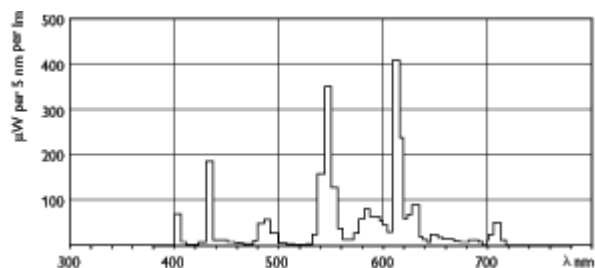

## PL-C ALTO 18W/830 G24d-2 /2P 1CT

Product family description

Product data	
Product Number	383174
Full product name	PL-C ALTO 18W/830 G24d-2 /2P 1CT
Ordering Code	PL-C 18W/830/2P/ALTO
Pack type	1 Lamp in a Folding Carton
Pieces per Sku	1
Skus/Case	50
Pack UPC	046677114930
EAN2US	
Case Bar Code	60046677114932
Successor Product number	
Base	G24d-2
Base Information	2P
Execution	/2P [2 Pins]
Packing Type	1CT [1 Lamp in a Folding Carton]
Packing Configuration	5X10BOX
Avg. Life	10000 hr
Ordering Code	PL-C 18W/830/2P/ALTO
Pack UPC	046677114930
Case Bar Code	60046677114932
Watts	18W
Lamp Voltage	100 V
Dimmable	No
Color Code	830 [CCT of 3000K]
Color Rendering Index	82 Ra8
Color Designation	Warm White
Color Description	830 Warm White
Color Temperature	3000 K

Product data

Initial Lumens	1200 Lm
Overall Length C	150.4 mm
Diameter D	27.1 mm
Diameter D1	27.1 mm
Product Number	383174

PL-C 18W

Base G24d-2

PL-C/830

PL-C/830

PL-C