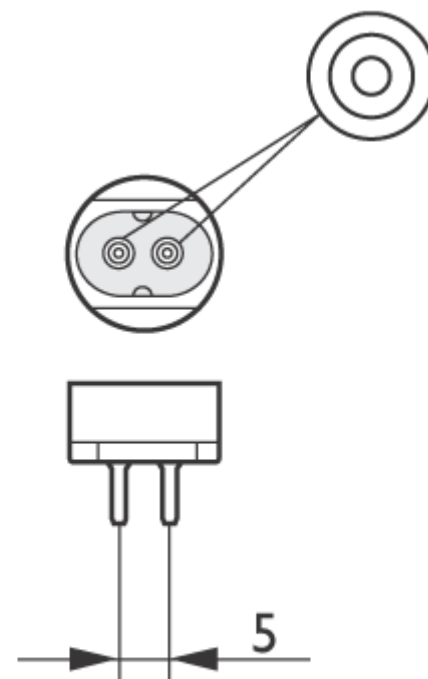

## F4T5 Soft White 6

Product family description

Product data	
Product Number	392183
Full product name	F4T5 Soft White 6
Ordering Code	F4T5/SOFT WHITE
Pack type	1 Lamp
Pieces per Sku	1
Skus/Case	12
Pack UPC	046677392185
EAN2US	
Case Bar Code	50046677392180
Successor Product number	
System Description	Preheat
Base	Miniature Bipin
Base Information	Aluminum [Aluminum Base]
Bulb	T5
Packing Type	1LP [1 Lamp]
Packing Configuration	12
Life with 3h/day use [years]	3an
Type	F4T5
Rated Avg. Life [3 hr Start]	6000 hr
Ordering Code	F4T5/SOFT WHITE
Pack UPC	046677392185
Case Bar Code	50046677392180
Watts	4W
Color Code	830 [CCT of 3000K]
Color Rendering Index	85 Ra8
Color Description	Soft White
Color Temperature	3000 K

Product data	
Initial Lumens	150 Lm
Design Mean Lumens	120 Lm
Nominal Length [inch]	6
Product Number	392183

F-T5-PH Miniature Bipin/AL

Base Miniature Bipin

F-T5-PH Min Bipin