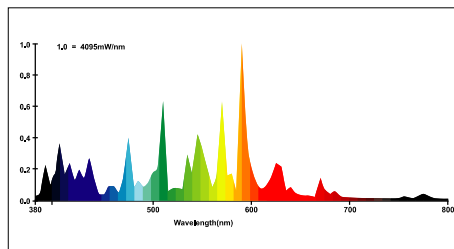

Plantmax offers adjusted spectrum in both **Metal Halide** & **High Pressure Sodium grow lamps**. Plantmax Metal Halide provides high lumen output and spectrum that help plants grow in vegetative stages. Plantmax High Pressure Sodium with adjusted blue spectrum brings you the best yields in flowering and fruiting. Plantmax grow lamps bring you ultimate yields even in the middle of winter.

Plantmax SUPER Metal Halide Series

<i>Product Code</i>	<i>Description</i>	<i>Initial Lumens</i>	<i>Glass Size</i>	<i>Life Hours</i>	<i>CCT</i>	<i>Quantity</i>
PX-MS250	Plantmax Metal Halide 250 Watt	24,000	ED28	10,000	4,200	12/CS
PX-MS400	Plantmax Metal Halide 400 Watt	39,000	ED37	10,000	4,200	12/CS
PX-MS1000	Plantmax Metal Halide 1000 Watt	120,000	BT37	10,000	4,200	12/CS