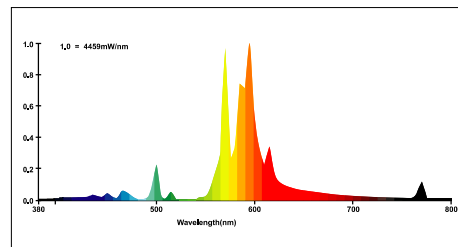

Plantmax SUPER High Pressure Sodium Series

<i>Product Code</i>	<i>Description</i>	<i>Initial Lumens</i>	<i>Glass Size</i>	<i>Life Hours</i>	<i>CCT</i>	<i>Quantity</i>
PX-LU250	Plantmax High Pressure Sodium 250 Watt	29,000	ET18	24,000	2,000	12/CS
PX-LU400	Plantmax High Pressure Sodium 400 Watt	50,000	ET18	24,000	2,000	12/CS
PX-LU430	Plantmax High Pressure Sodium 430 Watt	58,000	ET18	24,000	2,000	12/CS
PX-LU600	Plantmax High Pressure Sodium 600 Watt	90,000	T15	24,000	2,000	12/CS
PX-LU1000	Plantmax High Pressure Sodium 1000 Watt	140,000	ET25	24,000	2,000	12/CS