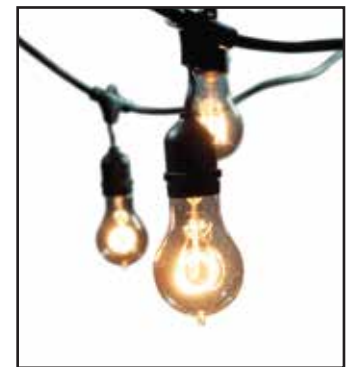

Decorative String Lights

COMMERCIAL GRADE

- 15 outdoor rated medium based (E26) sockets
- 48 ft. cord with 3 ft. spacing between each socket
- Maximum wattage for string run is 1500W
- Can connect up to 4 strings
- Available as a string only or as complete string and bulb kits

STRING LIGHT
STRING15/E26

VINTAGE STRING LIGHT KIT
STRING15/E26-S14KT

STARLIGHT STRING LIGHT KIT
STRING15/E26-G16KT

NOSTALGIC STRING LIGHT KIT
STRING15/E26-A19KT

Base	Volts	Item #	Ordering Code	Inner/ Master	Description	Cord Length
E26	120	300025	STRING15/E26	1 / 4	15 Standard (E26) Base Sockets, 3' Spacing, 48' Cord, Bulbs Not Included	48'
E26	120	300027	STRING15/E26-S14KT	1 / 4	15 Standard (E26) Base Sockets, 3' Spacing, 48' Cord, Includes 15 S14 Bulbs	48'
E26	120	300029	STRING15/E26-G16KT	1 / 4	15 Standard (E26) Base Sockets, 3' Spacing, 48' Cord, Includes 15 Starlight Bulbs	48'
E26	120	300031	STRING15/E26-A19KT	1 / 4	15 Standard (E26) Base Sockets, 3' Spacing, 48' Cord, Includes 15 Nostalgic Bulbs	48'