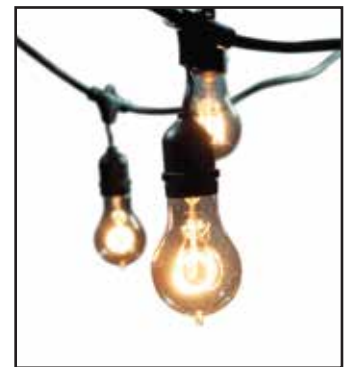

Decorative String Lights

COMMERCIAL GRADE

- 15 outdoor rated medium based (E26) sockets
- 48 ft. cord with 3 ft. spacing between each socket
- Maximum wattage for string run is 1500W
- Can connect up to 4 strings
- Available as a string only or as complete string and bulb kits

STRING LIGHT
STRING15/E26

VINTAGE STRING LIGHT KIT
STRING15/E26-S14KT

STARLIGHT STRING LIGHT KIT
STRING15/E26-G16KT

NOSTALGIC STRING LIGHT KIT
STRING15/E26-A19KT

Base	Volts	Item #	Ordering Code	Inner/Master	Description	Cord Length
E26	120	300025	STRING15/E26	1 / 4	15 Standard (E26) Base Sockets, 3' Spacing, 48' Cord, Bulbs Not Included	48'
E26	120	300027	STRING15/E26-S14KT	1 / 4	15 Standard (E26) Base Sockets, 3' Spacing, 48' Cord, Includes 15 S14 Bulbs	48'
E26	120	300029	STRING15/E26-G16KT	1 / 4	15 Standard (E26) Base Sockets, 3' Spacing, 48' Cord, Includes 15 Starlight Bulbs	48'
E26	120	300031	STRING15/E26-A19KT	1 / 4	15 Standard (E26) Base Sockets, 3' Spacing, 48' Cord, Includes 15 Nostalgic Bulbs	48'