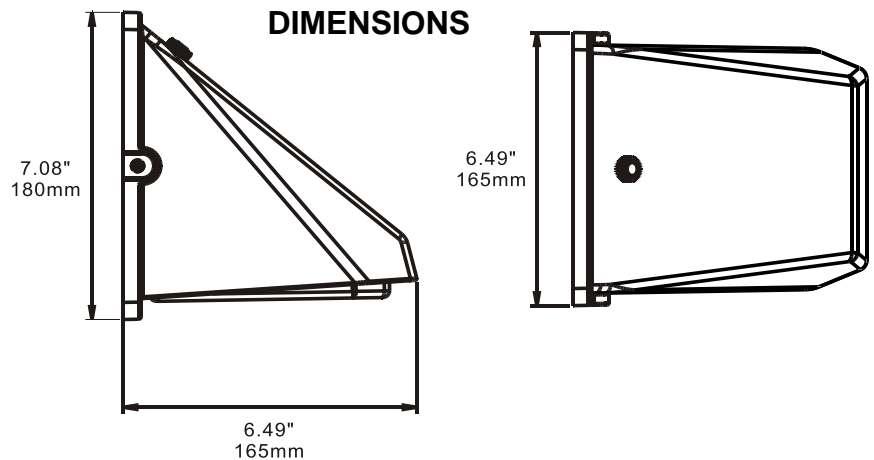

Project	Type

Features and Benefits

Sleek , low profile cutoff wall pack is ideal for low level area lighting and security. The fixture, specially designed for LED, provides the output of a 60 Watt incandescent using only 14 Watts. Full cut off eliminates any light pollution.

General Specifications

- UL and CUL listed for wet locations
- IP66, dust and water jet proof; Weatherproof and durable silicone rubber gaskets, prevent water and bugs
- Corrosion resistant die-cast all aluminum construction and hardware
- Superior powder coat finish
- High impact polycarbonate lens
- **3 Year Warranty**

MLW Series MINI WALL PACK

ELECTRICAL						
Volts	Input Watts	Amps	Power Factor	Ballast Factor	Min Start Temp	UL
120	14	0.2	0.5	1.00	-30°C	Yes

PHYSICAL						
Carton	Length	Width	Height	Weight	Mount	Finish
6	6.49	6.49	7.08	3.30	Flush	Bronze

Powered by **CREE**™
LEDs

Example: **MLW6L14W750L50KBZ**

SERIES	SIZE	WATTS/LUMENS	COLOR TEMP	FINISH	OPTIONS*
MLW - Mini Wall Pack	6L - 6" Wide	14W750L - 14 Watts/750 Lumens	50K - 5000 Kelvins	BZ - Bronze	PC120 - 120V Photocell PC277 - 277V Photocell

*Order Separately