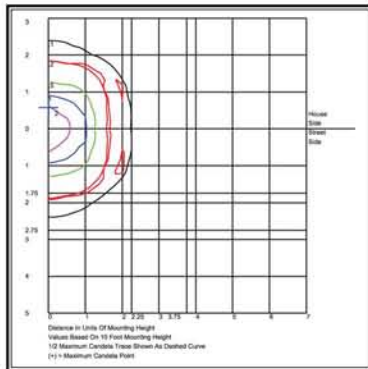

#### Optic Options:

(Sold Separately - See Reverse)

OPT20: 20°

OPT40: 40°

OPT40W: Wide 40°

OPT60: 60°

DIMENSIONS

VN41

VN41X2X15U4

**PHOTOMETRICS**

LD-254