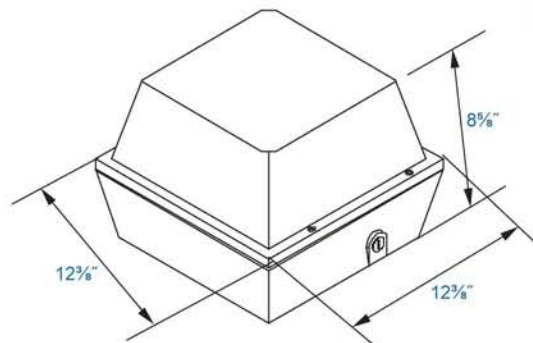

#### Optic Options:

(Sold Separately - See Reverse)

OPT20: 20°

OPT40: 40°

OPT40W: Wide 40°

OPT60: 60°

DIMENSIONS

VN41