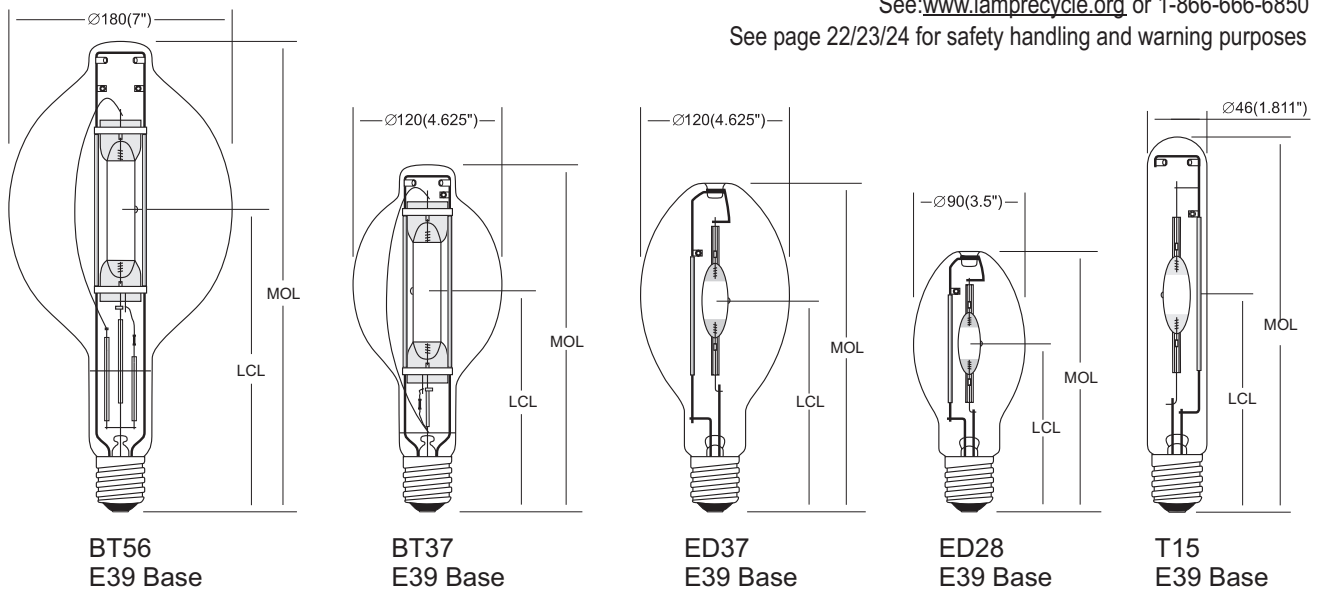

* Items only available for special orders

All measurements are shown in inches unless noted

Manage in Accordance with Disposal Laws

See: www.lamprecycle.org or 1-866-666-6850

See page 22/23/24 for safety handling and warning purposes

HIGH INTENSITY DISCHARGE LAMPS