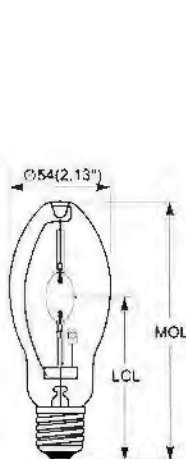

* Items only available for special orders

All measurements are shown in inches unless noted

Manage in Accordance with Disposal Laws

See: www.htr-group.com or 1-888-537-4874

See page 18/19/20 for safety handling and warning purposes

ED17
E26 Base