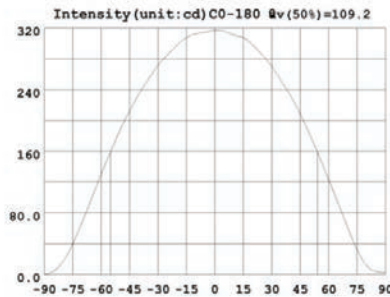

Long Life of
50,000 Hours

- ▶ cULus approved led T8 tube light
- ▶ Aluminum base and Housing
- ▶ 5 Year Warranty
- ▶ DLC approved

■ (10Watt-2foot)

Item Code	Description	Color Temp	Length	Wattage	Lumens Output	Power Factor	Efficiency Lumens Per Watt	CRI	Wiring Method	DLC
5774	LED10T8/10FR/850	5000K	2-foot	10W	1050	0.90	105	83	one-sided	YES

▶ Illuminance Distribution

■ (18Watt-4foot)

Item Code	Description	Color Temp	Length	Wattage	Lumens Output	Power Factor	Efficiency Lumens Per Watt	CRI	Wiring Method	DLC
5775	LED18T8/FR19/840	4000K	4-foot	18W	1900	0.95	105	83	one-sided	YES
5776	LED18T8/CL19/840	4000K	4-foot	18W	1900	0.95	105	83	one-sided	YES
5773	LED18T8/FR19/850	5000K	4-foot	18W	1900	0.95	105	83	one-sided	YES