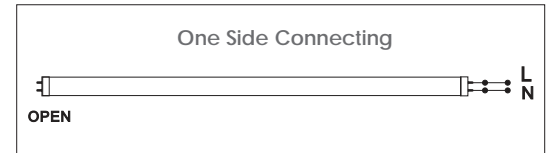

Long Life of
50,000 Hours

- ▶ cULus approved led T8 tube light
- ▶ Aluminum base and Housing
- ▶ 5 Year Warranty
- ▶ DLC approved

■ (10Watt-2foot)

Item Code	Description	Color Temp	Length	Wattage	Lumens Output	Power Factor	Efficiency Lumens Per Watt	CRI	Wiring Method	DLC
5774	LED10T8/10FR/850	5000K	2-foot	10W	1050	0.90	105	83	one-sided	YES

▶ Illuminance Distribution

■ (18Watt-4foot)

Item Code	Description	Color Temp	Length	Wattage	Lumens Output	Power Factor	Efficiency Lumens Per Watt	CRI	Wiring Method	DLC
5775	LED18T8/FR19/840	4000K	4-foot	18W	1900	0.95	105	83	one-sided	YES
5776	LED18T8/CL19/840	4000K	4-foot	18W	1900	0.95	105	83	one-sided	YES
5773	LED18T8/FR19/850	5000K	4-foot	18W	1900	0.95	105	83	one-sided	YES