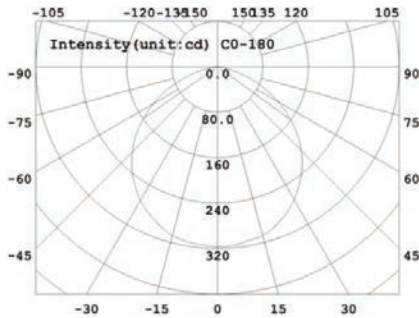

Long Life of
50,000 Hours

- ▶ cULus approved led T8 tube light
- ▶ Aluminum base and Housing
- ▶ 5 Year Warranty
- ▶ DLC approved

■ (10Watt-2foot)

Item Code	Description	Color Temp	Length	Wattage	Lumens Output	Power Factor	Efficiency Lumens Per Watt	CRI	Wiring Method	DLC
5774	LED10T8/10FR/850	5000K	2-foot	10W	1050	0.90	105	83	one-sided	YES

▶ Illuminance Distribution

■ (18Watt-4foot)

Item Code	Description	Color Temp	Length	Wattage	Lumens Output	Power Factor	Efficiency Lumens Per Watt	CRI	Wiring Method	DLC
5775	LED18T8/FR19/840	4000K	4-foot	18W	1900	0.95	105	83	one-sided	YES
5776	LED18T8/CL19/840	4000K	4-foot	18W	1900	0.95	105	83	one-sided	YES
5773	LED18T8/FR19/850	5000K	4-foot	18W	1900	0.95	105	83	one-sided	YES