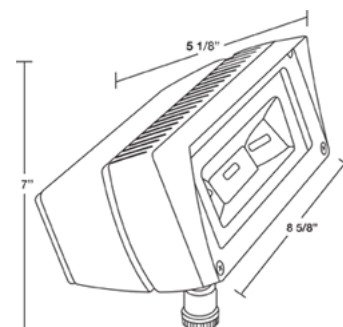

FFLED18DC

LED Floodlights for solar applications or other 10-30 VDC systems. Perfect for off-grid, remote-area lighting. Up to 85% more efficient than line voltage AC solutions. Available in 10, 13 and 18 Watt Bullet, Spot and Rectangular shaped LED floods.

Color: Bronze

Weight: 4.8 lbs

LED Info

Watts: 18W
 Color Temp: 5100K (Cool)
 Color Accuracy: 70
 L70 Lifespan: 100000
 LM79 Lumens: 1,624
 Efficacy: 68 LPW

Driver Info

Type: DC to DC
 120V: N/A
 208V: 0
 240V: N/A
 277V: N/A
 Input Watts: 24W
 Efficiency: 75%