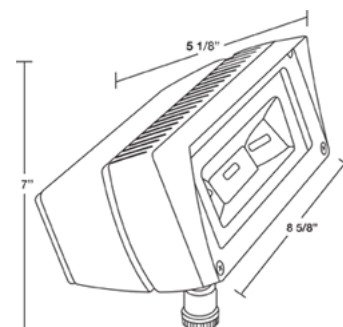

FFLED18DCW

LED Floodlights for solar applications or other 10-30 VDC systems. Perfect for off-grid, remote-area lighting. Up to 85% more efficient than line voltage AC solutions. Available in 10, 13 and 18 Watt Bullet, Spot and Rectangular shaped LED floods.

Color: White

Weight: 4.8 lbs

LED Info

Watts: 18W
 Color Temp: 5100K (Cool)
 Color Accuracy: 70
 L70 Lifespan: 100000
 LM79 Lumens: 1,624
 Efficacy: 68 LPW

Driver Info

Type: DC to DC
 120V: N/A
 208V: 0
 240V: N/A
 277V: N/A
 Input Watts: 24W
 Efficiency: 75%