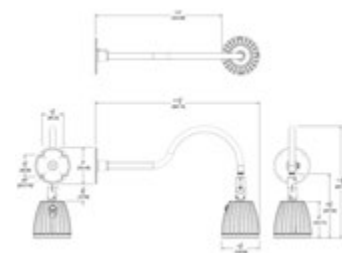

GNLED13NB

Gooseneck LED Head only. Order in combination with Arm and shade. Available in various color temperatures.

Color: Black

Weight: 0.0 lbs

LED Info

Watts: 13W
 Color Temp: 4000K (Neutral)
 Color Accuracy: N/A
 L70 Lifespan: 100000
 LM79 Lumens: 643
 Efficacy: 43 LPW

Driver Info

Type: Constant Current
 120V: 0.3 A
 208V: 0.3 A
 240V: 0.3 A
 277V: 0.15 A
 Input Watts: 15W
 Efficiency: 86%

Technical Specifications

UL Listing:

Suitable for wet locations. Suitable for mounting within 4' of the ground.