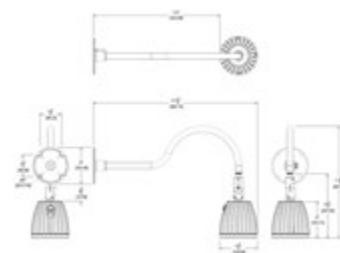

GNLED13NW

Gooseneck LED Head only. Order in combination with Arm and shade. Available in various color temperatures.

Color: White

Weight: 0.0 lbs

LED Info

Watts: 13W
 Color Temp: 4000K (Neutral)
 Color Accuracy: N/A
 L70 Lifespan: 100000
 LM79 Lumens: 643
 Efficacy: 43 LPW

Driver Info

Type: Constant Current
 120V: 0.3 A
 208V: 0.3 A
 240V: 0.3 A
 277V: 0.15 A
 Input Watts: 15W
 Efficiency: 86%

Technical Specifications

UL Listing:

Suitable for wet locations. Suitable for mounting within 4' of the ground.