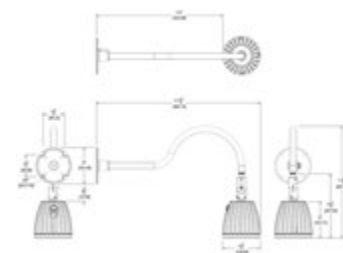

GNLED13YB

Gooseneck LED Head only. Order in combination with Arm and shade. Available in various color temperatures.

Color: Black

Weight: 0.0 lbs

LED Info

Watts: 13W
 Color Temp: 3000K (Warm)
 Color Accuracy: N/A
 L70 Lifespan: 100000
 LM79 Lumens: 556
 Efficacy: 36 LPW

Driver Info

Type: Constant Current
 120V: 0.3 A
 208V: 0.3 A
 240V: 0.3 A
 277V: 0.15 A
 Input Watts: 16W
 Efficiency: 84%

Technical Specifications

UL Listing:

Suitable for wet locations. Suitable for mounting within 4' of the ground.