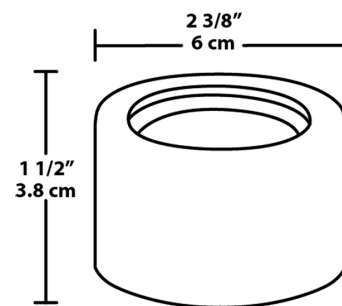

LSLFLEDB

LED LFLOOD Accessories

Color: Black

Weight: 0.3 lbs

Technical Specifications

UL Listing:

Suitable for wet locations. Suitable for mounting within 4' of the ground.

Lens:

Microprismatic diffusion lens for smooth and even light distribution.

NEMA Type:

Fixture has 2H x 2V Beam Spread with spot kit.

Housing:

Precision die-cast aluminum.

Finish:

Chip and fade resistant polyester powder coat finish.