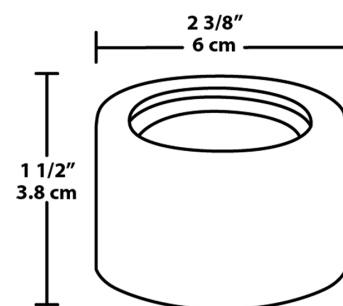

LSLFLEDA

LED LFLOOD Accessories

Color: Bronze

Weight: 0.3 lbs

Technical Specifications

UL Listing:

Suitable for wet locations. Suitable for mounting within 4' of the ground.

Lens:

Microprismatic diffusion lens for smooth and even light distribution.

NEMA Type:

Fixture has 2H x 2V Beam Spread with spot kit.

Housing:

Precision die-cast aluminum.

Finish:

Chip and fade resistant polyester powder coat finish.