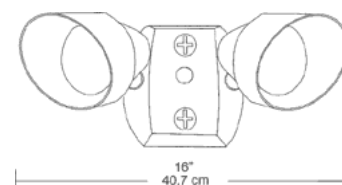

QB2VG

Twin 75 watt Quartz Bullet floods come pre-assembled and pre-wired on C103 Mounting plate. Lamps supplied.

Color: Verde green

Weight: 2.1 bs

Lamp Info

Type: T-4
 Watts: 75W
 Shape/Size: N/A
 Base: N/A
 ANSI: N/A
 Hours: 1,500
 Lamp Lumens: 1,500
 Efficacy: 20 LPW

Ballast Info

Type: 0
 120V: N/A
 208V: 0
 240V: N/A
 277V: N/A
 Input Watts: 75W
 Efficiency: 100%

Technical Specifications

UL Listing:

Suitable for wet locations. Suitable for mounting within 1.2m (4ft) of the ground

Housing:

Precision die cast aluminum, 1/2" NPS threaded arm with locking swivel and EZ Grip lock nut fits all standard mounting covers.

Lens Gasket:

High temperature silicone gasket stays in place during relamping