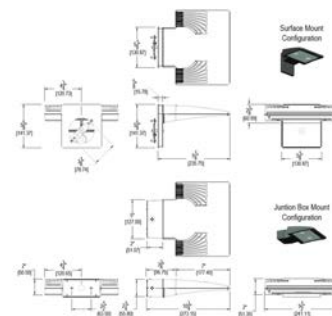

WPLED20Y

20 Watt LED Wallpack with 5 conduit entry points. Equivalent to 150W MH. Includes both junction box and surface mount for recessed box. IESNA Full Cutoff, Fully Shielded optics. Mount at 11-20'. 5 year warranty. UL Listed for up and down lighting.

Color: Bronze

Weight: 6.1 lbs

LED Info

Watts: 20W
Color Temp: 3000K (Warm)
Color Accuracy: 71
L70 Lifespan: 100000
LM79 Lumens: 985
Efficacy: 45 LPW

Driver Info

Type: Constant Current
120V: 0.19 A
208V: 0.12 A
240V: 0.10 A
277V: 0.08 A
Input Watts: 22W
Efficiency: 91%

Technical Specifications

UL Listing:

Suitable for wet locations. Suitable for mounting within 4' of the ground.

Lumen Maintenance:

100,000-hour LED lifespan based on IES LM-80 results and TM-21 calculations.

Finish:

Chip and fade resistant polyester powder coat finish.

Color Stability:

RAB LEDs exceed industry standards for chromatic stability.

Color Uniformity:

RAB's range of CCT (Correlated color temperature) follows the guidelines of the American National Standard for Specifications for the Chromaticity of Solid State Lighting (SSL) Products, ANSI C78.377-2008.

Cold Weather Starting:

The minimum starting temperature is -30_C

Total Harmonic Distortion:

THD = 8.1%

Driver:

Two Multi-chip 10W high output long life LED Driver Constant Current, Class 2

Ambient Temperature:

Suitable for use in 50°C (122°F) ambient temperatures

Fixture Efficacy:

45 Lumens per Watt

Color Accuracy:

70 CRI

Color Temperature (Nominal CCT):

3000K

Thermal Management:

Integral cast aluminum mounting pad and external fins for optimal heat sinking to ensure cool operation with maximum LED life and light output.

Housing:

Precision die cast aluminum housing, lens frame and mounting plate.

Two Mounting Options:

Junction Box with 5 Conduit Entry Points and Threaded Plugs for surface mounting plus Cover Plate for mounting over 4" recessed junction box included with WPLED20

Green Technology:

RAB LEDs are Mercury, Arsenic and UV free.

Dark Sky Approved:

The International Dark Sky Association has approved this product as a full cutoff, fully shielded luminaire.

For use on LEED Buildings:

IDA Dark Sky Approval means that this fixture can be used to achieve LEED Credits for Light Pollution Reduction.

Patents:

The LPACK design is protected under patents pending in the U.S., Canada, China, Taiwan and Mexico.

IESNA LM-79 & IESNA LM-80 Testing:

RAB LED luminaires have been tested by an independent laboratory in accordance with IESNA LM-79 and 80, and have received the Department of Energy "Lighting Facts" label.