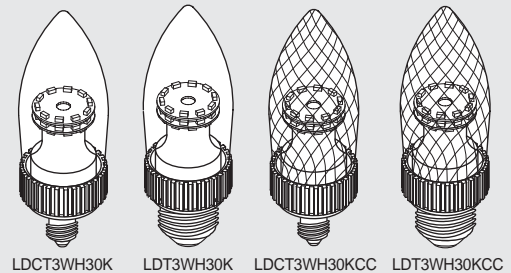

Applications

- Accent and decorative lighting – such as chandeliers, ceiling fans, indoor/outdoor fixtures.
- Ideal for applications with hard to reach areas, vibration, and frequent starts.
- Light output equivalent to 15W. Suitable for 25W accent applications.

Features and Benefits

- Long Life: 25,000 hours
- At least, 25 times longer life than incandescent bulbs – no more bulb replacements!
- Fully dimmable, brilliant LED light.
- Excellent white color consistency from bulb to bulb
- UL approved for dry and damp locations.
- Available in E12 and E26 base. E17 coming soon as special order.

Specification

Input Line Voltage:	120VAC
Input Line Frequency	60HZ
Lamp Life (Rated)	25,000 hrs
Minimum Starting Temp	-30°C
Maximum Operating Temp	40°C
UL/cUL Listed	Yes
Power Factor	96%
Total Harmonic Distortion	27%
CRI	80