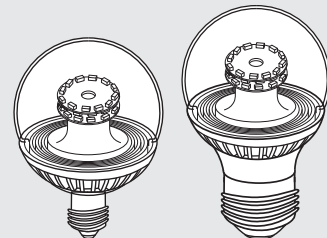

LDCT3WH30K LDT3WH30K LDCT3WH30KCC LDT3WH30KCC

LDCG3WH30K LDG3WH30K