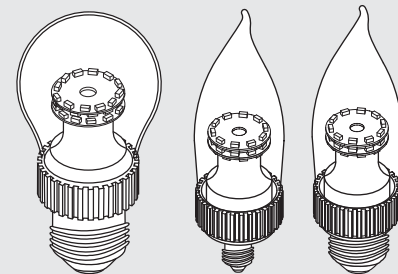

LDA3WH30K LDCF3WH30K LDF3WH30K

2 YEAR WARRANTY