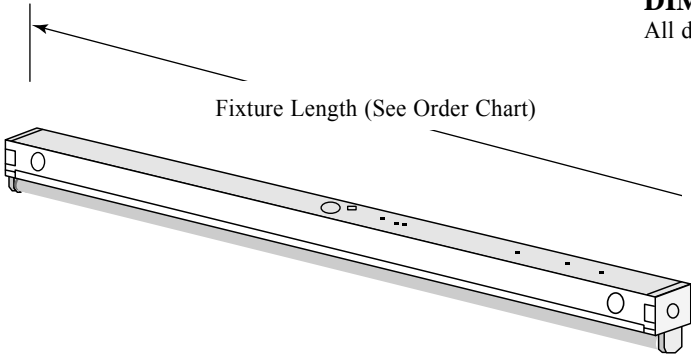

Series KDS

Mini Body Strip

DIMENSIONS

All dimensions are inches. Specifications subject to change without notice.

Catalog Number:
Notes: