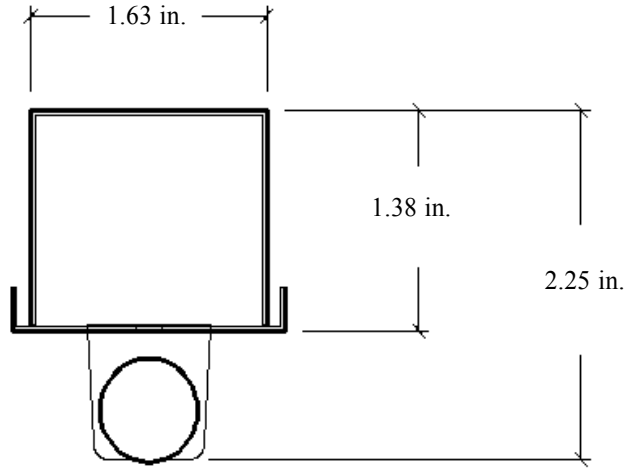

SIZE W x L x H in inches (mm)

1.62W x 1.62H (40 x 40)

Fixture length = lamp(s) length

MATERIALS & FEATURES

Housing is die-formed and embossed code 22 gage steel. Finish is high reflectance baked white enamel. Wiring knockouts are provided on back, side, and end of housing. Ballast covers or reflectors attach without tools to simplify ballast access.

Whips, fuses, and cord sets. See options page at the end of the T02Strip section, or contact factory for more details.

ORDERING INFORMATION

Example: **KDS 154 E120**

KDS	1	54		E120
Series			Reflectors [3]	
KDS Mini Body Strip with or without Reflectors			<p>Blank No Reflector</p> <p>W3 0 White Steel reflector Standard Mount</p> <p>W3 5 White Steel reflector Asymmetric</p> <p>M2 0 Mirrored reflector Standard Mount</p> <p>M2 5 Mirrored reflector Asymmetric</p> <p>Mirrored reflectors not available for 35W and 80W models</p>	
		(Lamps not included)		Ballast & Voltage [1]
	Lamp Count	Lamp Type [1] & Tandem Code [2]		<p>E120 Electronic, 120V</p> <p>E277 Electronic, 277V</p> <p>MV Electronic, Multivolt (120-277)</p>
	1	14	14W T5 Fixture Length = 21.62 in.	
	1	21	21W T5 Fixture Length = 33.38	
	1	28	8 28W T5 Fixture Length = 45.25 in.	8ft. Tandem (2 lamp positions total)
	1	35	35W T5 Fixture Length = 57.12 in.	
	1	24	24W T5HO Fixture Length = 21.62 in.	
	1	39	39W T5HO Fixture Length = 33.38 in.	
	1	54	8 54W T5HO Fixture Length = 45.25 in.	8ft. Tandem (2 lamp positions total)
	1	80	80W T5HO Fixture Length = 57.12 in.	
			Tandems not stocked. Contact factory for availability.	Options [1]
				<p>WP 6 ft. 3 wire 18 gauge whip</p> <p>CS 8ft. 3/18 3 prong (5-15P) cord & plug</p> <p>D Ballast Disconnect</p>

Catalog Number:
Notes:

Series KDS

Mini Body Strip

DIMENSIONS

All dimensions are inches. Specifications subject to change without notice.

Catalog Number:
Notes: