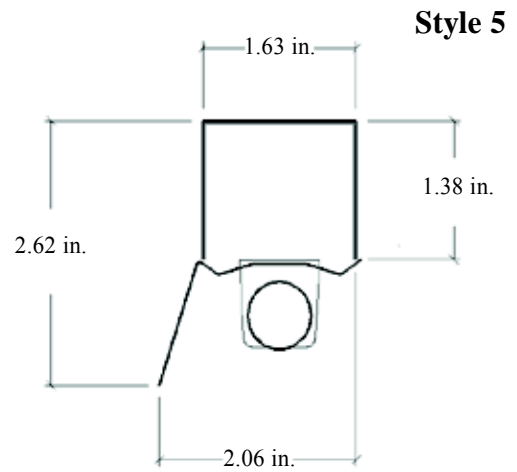

SIZE W x L x H in inches (mm)

1.62W x 1.62H (40 x 40)

Fixture length = lamp(s) length

MATERIALS & FEATURES

Housing is die-formed and embossed code 22 gage steel. Finish is high reflectance baked white enamel. Wiring knockouts are provided on back, side, and end of housing. Ballast covers or reflectors attach without tools to simplify ballast access.

Whips, fuses, and cord sets. See options page at the end of the T02Strip section, or contact factory for more details.

ORDERING INFORMATION

Example: **KDS 154 E120**

KDS	1	54		E120
Series			Reflectors [3]	
KDS Mini Body Strip with or without Reflectors			<p>Blank No Reflector</p> <p>W3 0 White Steel reflector Standard Mount</p> <p>W3 5 White Steel reflector Asymmetric</p> <p>M2 0 Mirrored reflector Standard Mount</p> <p>M2 5 Mirrored reflector Asymmetric</p> <p>Mirrored reflectors not available for 35W and 80W models</p>	
		(Lamps not included)		Ballast & Voltage [1]
	Lamp Count	Lamp Type [1] & Tandem Code [2]		<p>E120 Electronic, 120V</p> <p>E277 Electronic, 277V</p> <p>MV Electronic, Multivolt (120-277)</p>
	1	14	14W T5 Fixture Length = 21.62 in.	
	1	21	21W T5 Fixture Length = 33.38	
	1	28	8 28W T5 Fixture Length = 45.25 in.	8ft. Tandem (2 lamp positions total)
	1	35	35W T5 Fixture Length = 57.12 in.	
	1	24	24W T5HO Fixture Length = 21.62 in.	
	1	39	39W T5HO Fixture Length = 33.38 in.	
	1	54	8 54W T5HO Fixture Length = 45.25 in.	8ft. Tandem (2 lamp positions total)
	1	80	80W T5HO Fixture Length = 57.12 in.	
			Tandems not stocked. Contact factory for availability.	Options [1]
				<p>WP 6 ft. 3 wire 18 gauge whip</p> <p>CS 8ft. 3/18 3 prong (5-15P) cord & plug</p> <p>D Ballast Disconnect</p>

Catalog Number:
Notes:

Series KDS

Mini Body Strip

DIMENSIONS

All dimensions are inches. Specifications subject to change without notice.

Catalog Number:
Notes: