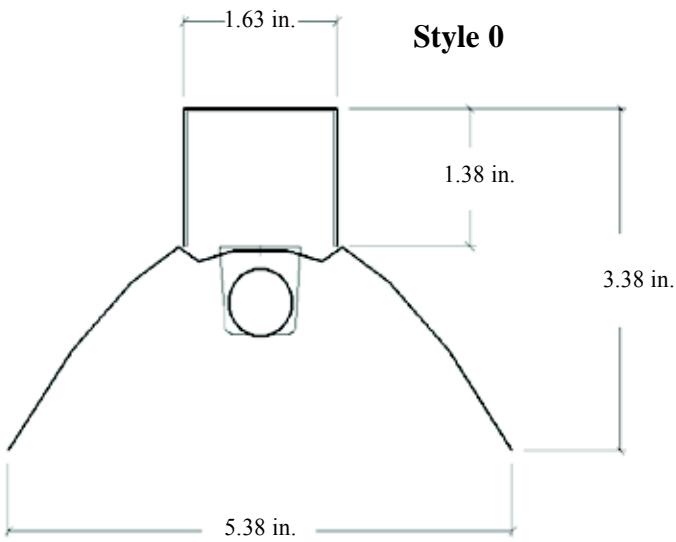

SIZE W x L x H in inches (mm)

1.62W x 1.62H (40 x 40)

Fixture length = lamp(s) length

MATERIALS & FEATURES

Housing is die-formed and embossed code 22 gage steel. Finish is high reflectance baked white enamel. Wiring knockouts are provided on back, side, and end of housing. Ballast covers or reflectors attach without tools to simplify ballast access.

Notes

- [1] See end of T02Strip section for many additional lamps, ballasts, finishes, and options.
 [2] Tandem doubles length and lamp count. Same lamps in cross section, additional lamps end to end.
 [3] Custom reflectors available to create any light distribution.

Catalog Number:
Notes:

Series KDS

Mini Body Strip

DIMENSIONS

All dimensions are inches. Specifications subject to change without notice.

Catalog Number:
Notes: