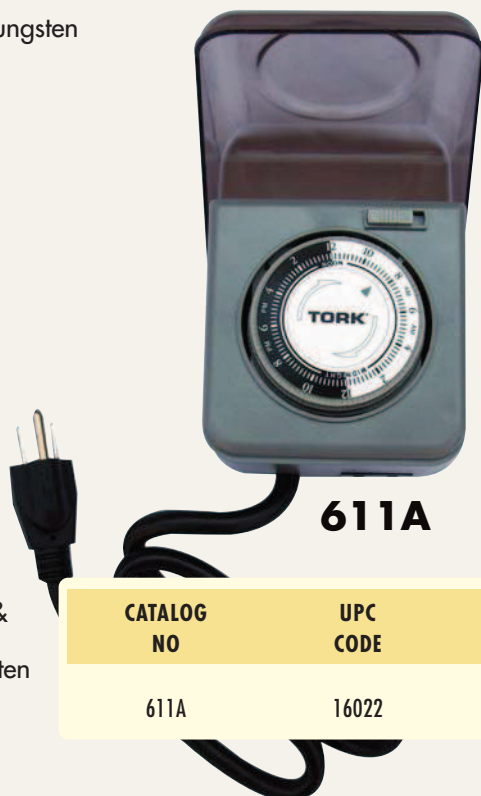

RATINGS

125VAC 15A Resistive & General Purpose
125VAC, 1250W Tungsten
125 VAC, 1/3 HP, TV-4

CATALOG NO	UPC CODE
611A	16022

651A & 652A PHOTOCELL CONTROLLED MECHANICAL OUTDOOR TIMER WITH ONE OR TWO OUTLETS

APPLICATIONS

- Ideal to control landscape lighting and Christmas lights
- Control small pumps, fountains, motors, etc

FEATURES

- Choice of settings:
  - ON at dusk & OFF 2, 4, 6, 8 hours later
  - ON at dusk, OFF at dawn
  - ON continuously
  - OFF

651A: 6.5" cord and one grounded outlet
652A: 6.5" cord and two grounded outlets

RATINGS 651A

125VAC 15A Resistive & General Purpose
125VAC, 1000W Tungsten
125 VAC, 1/3 HP, TV-4

RATINGS 652A

(total for two outlets)
125VAC 15A Resistive & General Purpose
125VAC, 625W Tungsten
125 VAC, 1/3 HP, TV-4