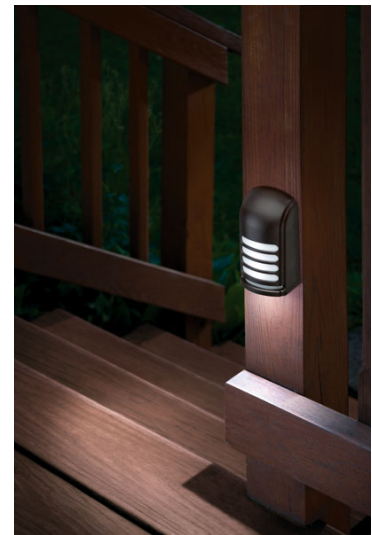

BL705  
White

BL735  
Pewter

BL775  
Bronze

# Motion Sensing Deck Light

Battery operated LED deck light provides accent lighting at night and floods the deck surface with light when motion is detected.

## Features & Benefits:

- Accent light runs dusk to dawn
- Gradually changes light level as motion is detected to soften lighting transitions.
- Choose between maximum light output when motion is detected, or a power saving level to extend battery life
- Flood lighting is hidden and directed downward to eliminate glare
- Custom designed motion sensor covers 160 degrees by 30'
- Adjustable full on time of 30 sec or 5 min
- Patented "Low Glow Technology" extends battery life 1 to 2 years with 3 "C" alkaline batteries.
- LED Light Source – Never needs to be replaced

## Weatherproof For Outdoor Use

BL775 – Motion Deck light in bronze finish