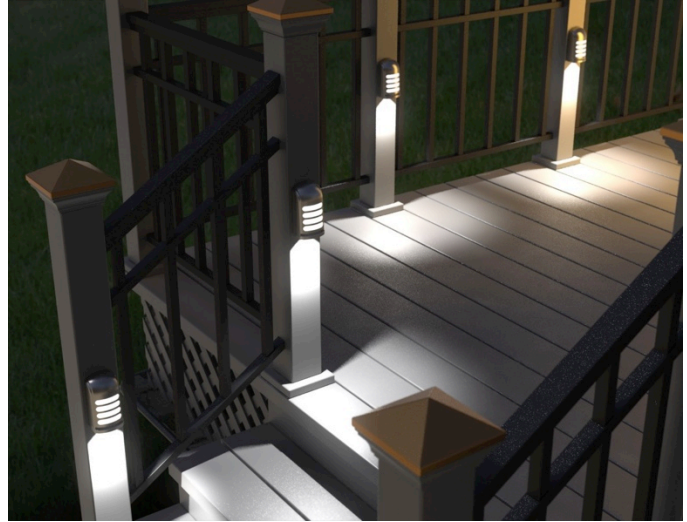

BL705  
White

BL735  
Pewter

BL775  
Bronze

# Motion Sensing Deck Light

Battery operated LED deck light provides accent lighting at night and floods the deck surface with light when motion is detected.

## Features & Benefits:

- Accent light runs dusk to dawn
- Gradually changes light level as motion is detected to soften lighting transitions.
- Choose between maximum light output when motion is detected, or a power saving level to extend battery life
- Flood lighting is hidden and directed downward to eliminate glare
- Custom designed motion sensor covers 160 degrees by 30'
- Adjustable full on time of 30 sec or 5 min
- Patented "Low Glow Technology" extends battery life 1 to 2 years with 3 "C" alkaline batteries.
- LED Light Source – Never needs to be replaced

## Weatherproof For Outdoor Use

BL775 – Motion Deck light in bronze finish